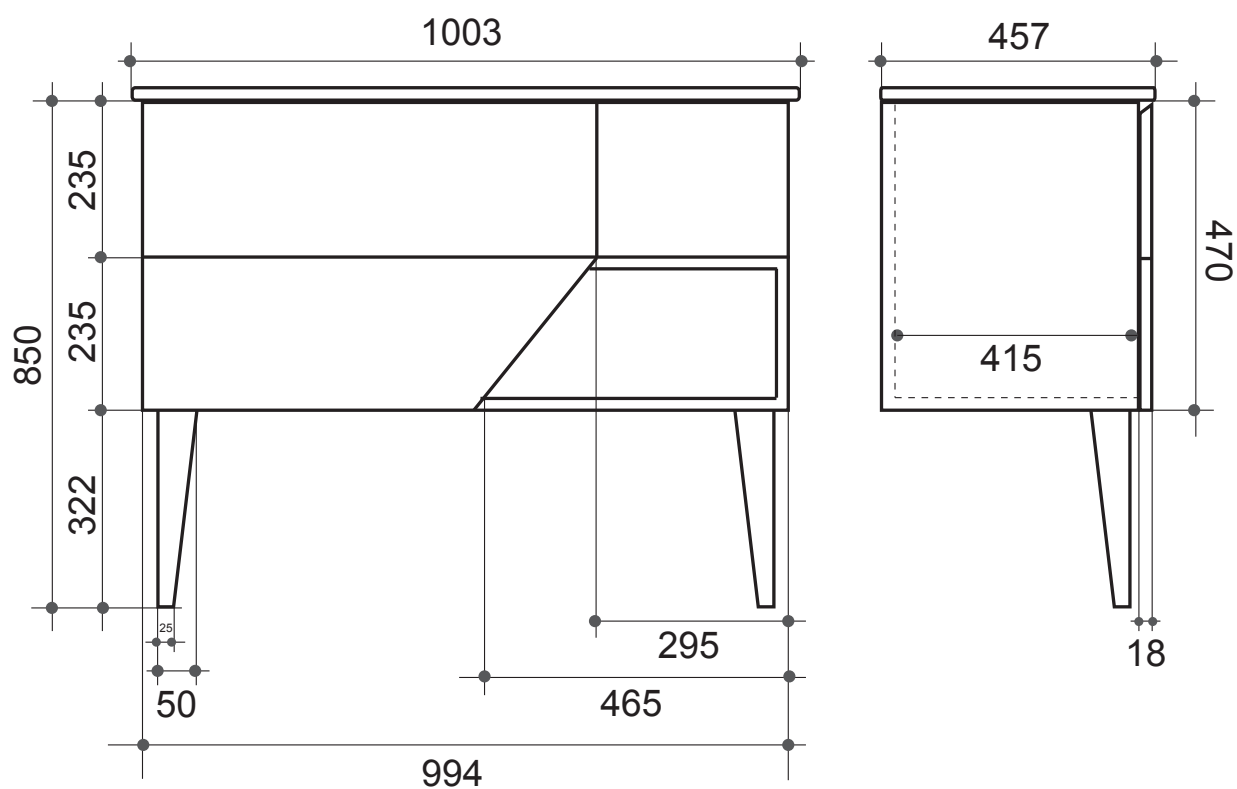

## SKY | SKY100

Mobile Bagno a Terra Dx o Sx 100x46xh85 Sky  
Bathroom Cabinet on the Ground Right or Left 100x46xh85 Sky

**DISPONIBILE IN VERIONE  
LAVABO DECENTRATO A DX O SX**