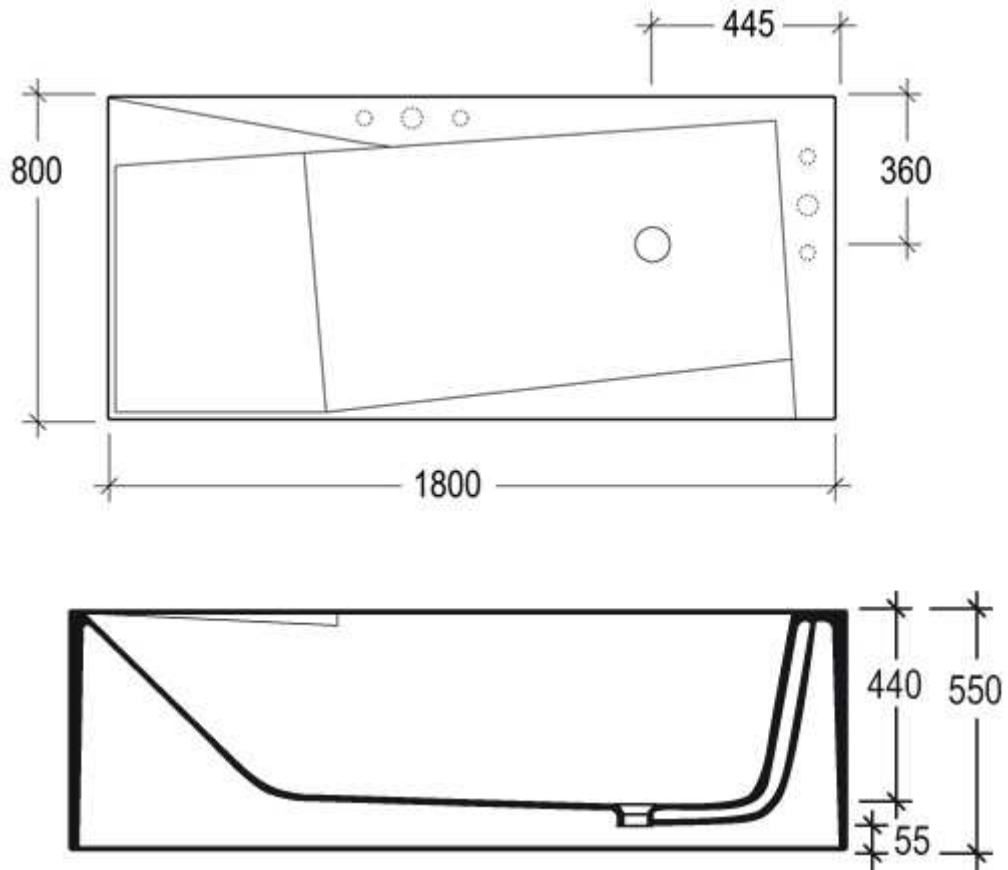

**Oz**

**Vasca Oz in pietraluce con troppopieno**

*Bathtub Oz in pietraluce with overflow*

**Code: OZVA180**