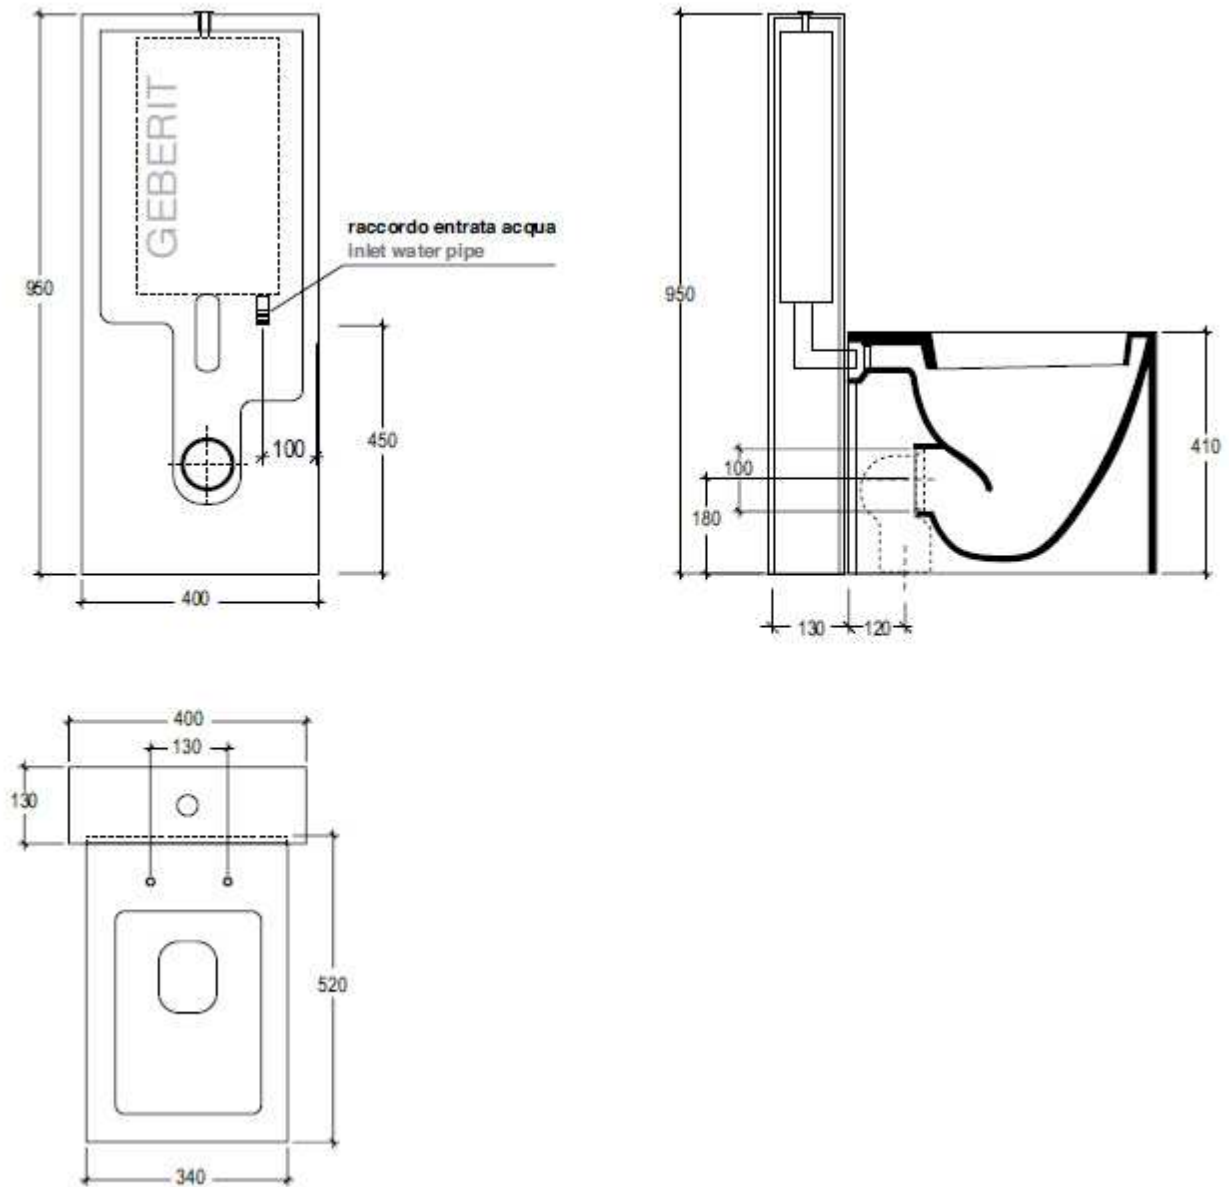

Oz

Vaso Oz con cassetta a colonna

Wc Oz with column cistern

code:OZWC01 / OZCIMBL