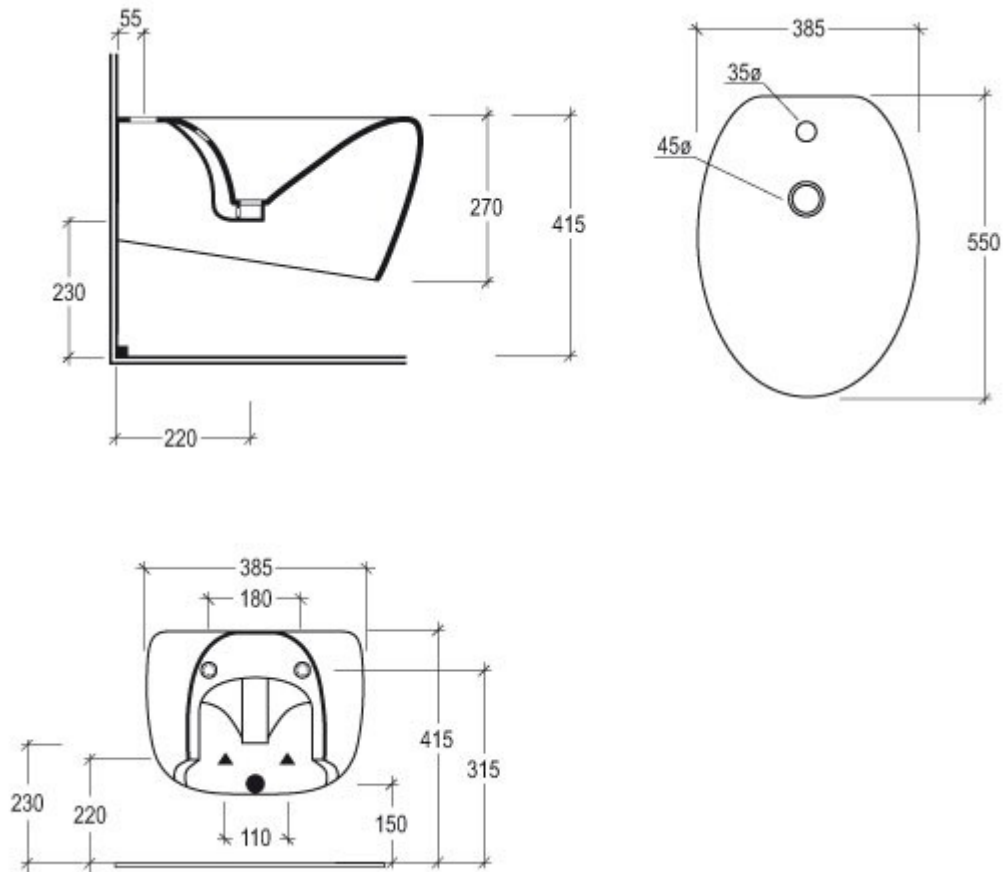

Touch

Vaso Touch sospeso

Wc Touch wall-hung

code:TOWCSO

Touch

Bidet Touch sospeso monoforo

Bidet Touch wall-hung one-hole

code:TOBISO