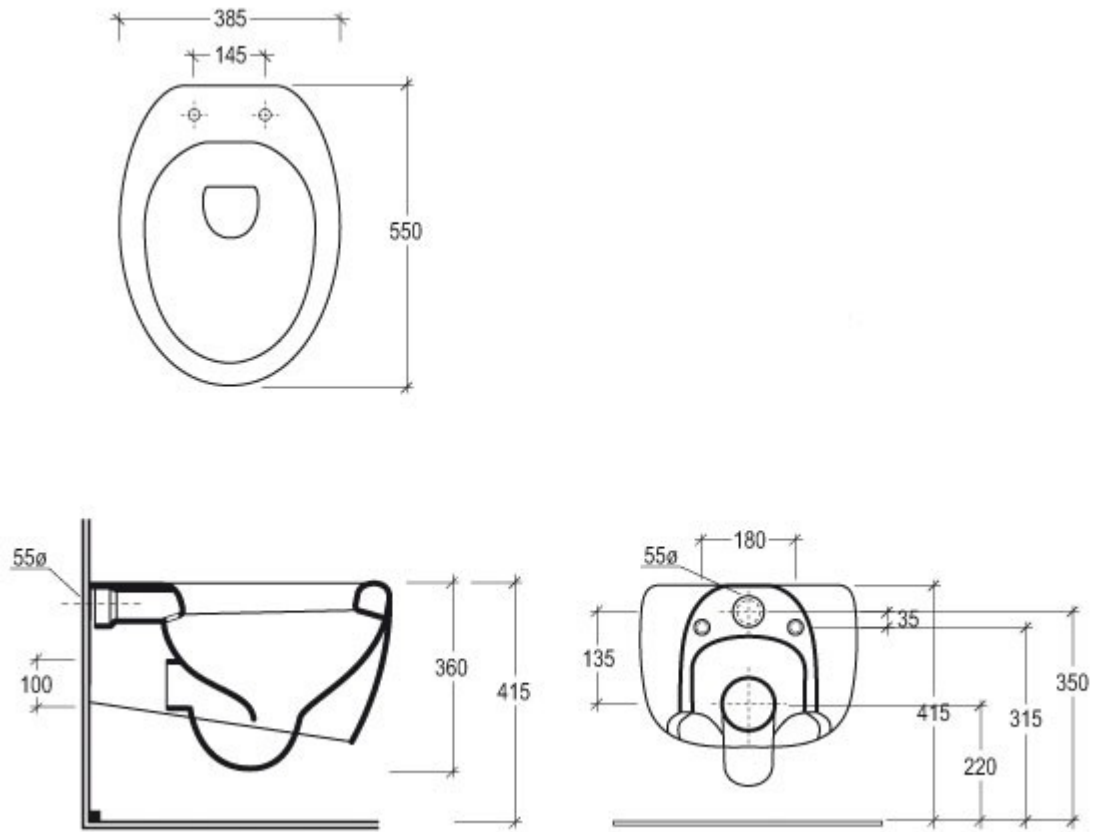

Touch

Vaso Touch sospeso

Wc Touch wall-hung

code:TOWCSO

Touch

Bidet Touch sospeso monoforo

Bidet Touch wall-hung one-hole

code:TOBISO