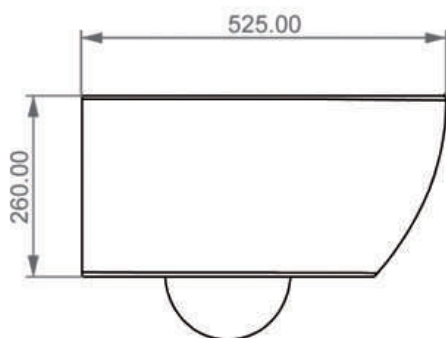

WC SOSPESO FILOMURO

Like

Cod. LKWCSO

Misure: 52.5x36xh26 cm

SECTION

TOP

REAR

FRONT

BIDET SOSPESO FILOMURO

Like

Cod. LKBISO

Misure: 52.5x36xh26 cm

LEFT

SECTION

TOP

REAR

FRONT

WC A TERRA FILOMURO
Like

Cod. LKWC01

Misure: 52.5x36xh41 cm

FRONT

LEFT

TOP

REAR

SECTION

REAR

Con connessione eccentrica per scarico a suolo.
With outlying drainage connector for floor trap.

LAVABO Ø45 CM

Easy

Cod. EALAVRO45

Misure: Ø45xh13,5 cm

SECTION