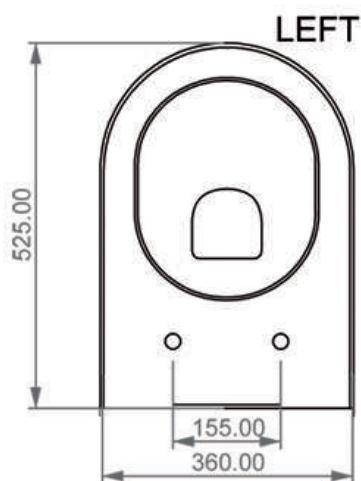

WC SOSPESO FILOMURO

Like

Cod. LKWCSO

Misure: 52.5x36xh26 cm

SECTION

TOP

REAR

FRONT

BIDET SOSPESO FILOMURO

Like

Cod. LKBISO

Misure: 52.5x36xh26 cm

LEFT

SECTION

TOP

REAR

FRONT

WC A TERRA FILOMURO
Like

Cod. LKWC01

Misure: 52.5x36xh41 cm

FRONT

LEFT

TOP

REAR

SECTION

REAR

Con connessione eccentrica per scarico a suolo.
With outlying drainage connector for floor trap.

LAVABO Ø45 CM

Easy

Cod. EALAVRO45

Misure: Ø45xh13,5 cm

SECTION