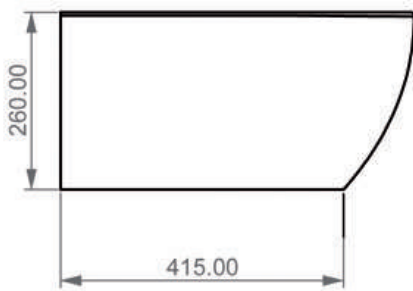

WC SOSPESO FILOMURO

Like

Cod. LKWCSO

Misure: 52.5x36xh26 cm

SECTION

TOP

REAR

FRONT

BIDET SOSPESO FILOMURO

Like

Cod. LKBISO

Misure: 52.5x36xh26 cm

LEFT

SECTION

TOP

REAR

FRONT

WC A TERRA FILOMURO
Like

Cod. LKWC01

Misure: 52.5x36xh41 cm

FRONT

LEFT

TOP

REAR

SECTION

TOP

REAR

WC A TERRA FILOMURO MONOBLOCCO

Like

Cod. LKMBL+LKCIMBL

Misure: Wc 69x36xh90 cm

TOP