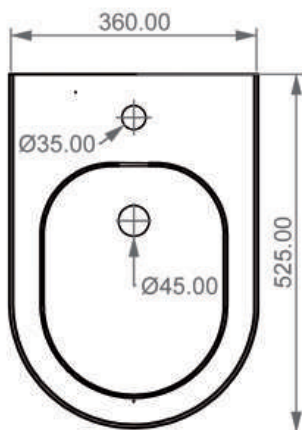

WC SOSPESO FILOMURO

Like

Cod. LKWCSO

Misure: 52.5x36xh26 cm

SECTION

TOP

REAR

FRONT

BIDET SOSPESO FILOMURO

Like

Cod. LKBISO

Misure: 52.5x36xh26 cm

LEFT

SECTION

TOP

REAR

FRONT

WC A TERRA FILOMURO
Like

Cod. LKWC01

Misure: 52.5x36xh41 cm

FRONT

LEFT

TOP

REAR

SECTION

REAR

Con connessione eccentrica per scarico a suolo.
With outlying drainage connector for floor trap.

LAVABO Ø45 CM

Easy

Cod. EALAVRO45

Misure: Ø45xh13,5 cm

SECTION