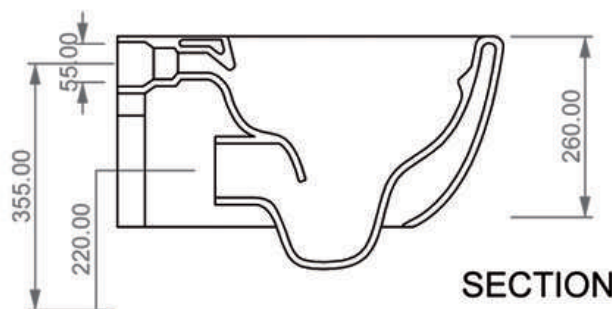

WC SOSPESO FILOMURO

Like

Cod. LKWCSO

Misure: 52.5x36xh26 cm

SECTION

TOP

REAR

FRONT

BIDET SOSPESO FILOMURO

Like

Cod. LKBISO

Misure: 52.5x36xh26 cm

LEFT

SECTION

TOP

REAR

FRONT

WC A TERRA FILOMURO
Like

Cod. LKWC01

Misure: 52.5x36xh41 cm

FRONT

LEFT

TOP

REAR

SECTION

REAR

Con connessione eccentrica per scarico a suolo.
With outlying drainage connector for floor trap.

LAVABO Ø45 CM

Easy

Cod. EALAVRO45

Misure: Ø45xh13,5 cm

SECTION