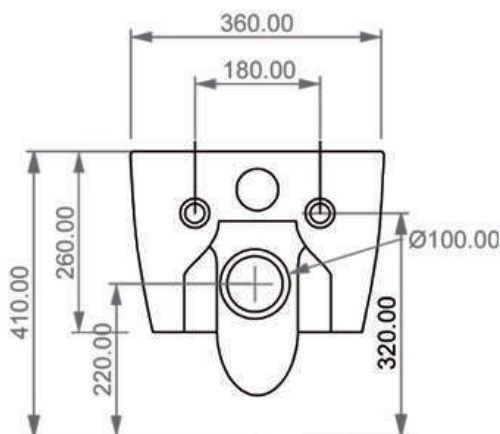

WC SOSPESO FILOMURO

Like

Cod. LKWCSO

Misure: 52.5x36xh26 cm

SECTION

TOP

REAR

FRONT

BIDET SOSPESO FILOMURO

Like

Cod. LKBISO

Misure: 52.5x36xh26 cm

LEFT

SECTION

TOP

REAR

FRONT

WC A TERRA FILOMURO
Like

Cod. LKWC01

Misure: 52.5x36xh41 cm

FRONT

LEFT

TOP

REAR

SECTION

REAR

Con connessione eccentrica per scarico a suolo.
With outlying drainage connector for floor trap.

LAVABO Ø45 CM

Easy

Cod. EALAVRO45

Misure: Ø45xh13,5 cm

SECTION