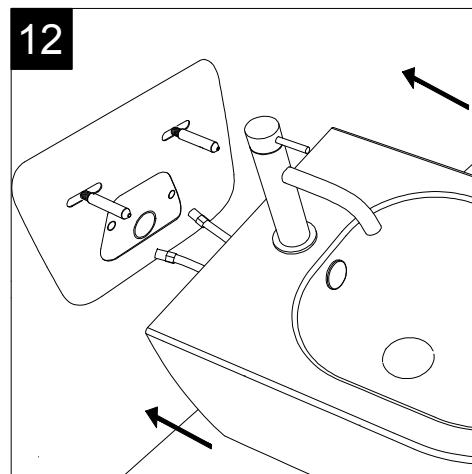

Guida all'installazione dei bidet sospesi con kit di fissaggio dal basso (cod. ACS40)

Serie: LIKE - BRIO - TOUCH - OZ - TIME - FLUT - SPEED

Installation Guide for wall-hung bidets with bottom fixing kit (cod. ACS40)

Series: LIKE - BRIO - TOUCH - OZ - TIME - FLUT - SPEED

②