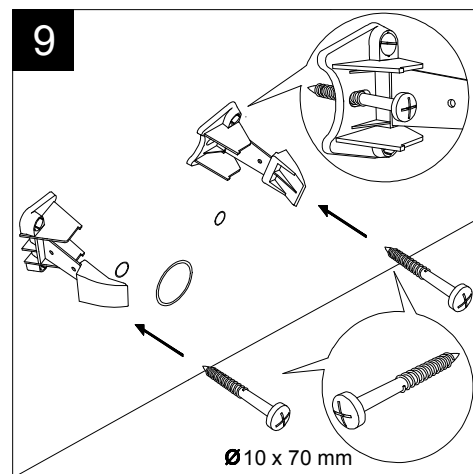

Guida all'installazione dei bidet a pavimento con kit di fissaggio a parete nascosto (cod. ACS51)

Serie: LIKE - BRIO - TOUCH - FLUT - SPEED

Installation guide for floor standing bidets with wall hidden fixing kit (cod. ACS51)

Series: LIKE - BRIO - TOUCH - FLUT - SPEED

①