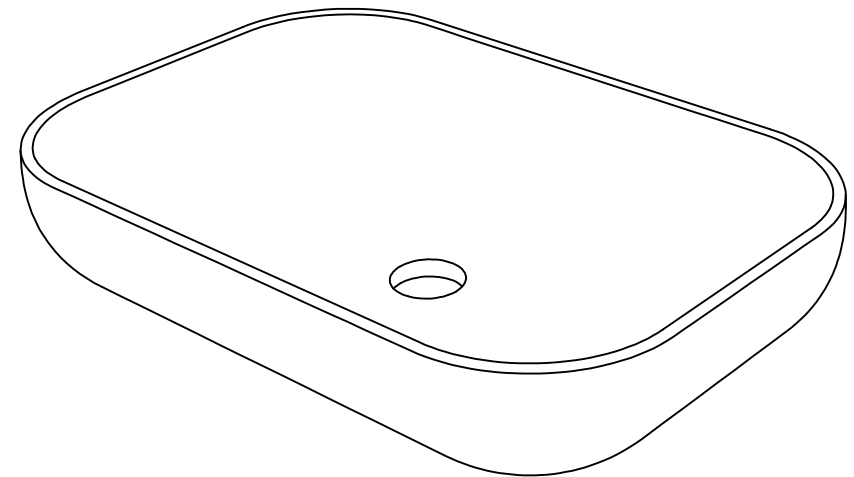

Installation guide for wall-hung wc's with bottom fixing kit (cod. ACS40)

Series: LIKE - BRIO - TOUCH - OZ - BOX - GLASS - TIME - FLUT - SPEED

②

Lavabo Easy rettangolare bordo fino, cm 60.
Easy Washbasin rectangular cm 60 thin edge.

FRONT

LEFT

SECTION

TOP

Designation Lavabo Easy rettangolare bordo fino, cm 60. Easy Washbasin rectangular cm 60 thin edge.

Scale 1:10

cod. EALAVRE60

This drawing including the respectedata may neither be duplicated nor modified nor altered without the consent of GSG Ceramic Design. The use of the data/technical drawings take place at users own risk and under exclusion of any liability of GSG Ceramic Design. The dimensions are not binding; products are subject to changes. Measurement shown may be subjected to small variations or are indicative.