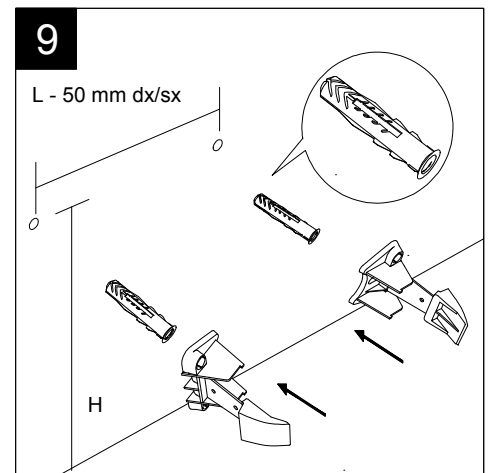

Guida all'installazione dei vasi a pavimento con kit di fissaggio a parete nascosto (cod. ACS51)

Serie: LIKE - BRIO - TOUCH - FLUT - SPEED

Installation guide for floor standing wc's with wall hidden fixing kit (cod. ACS51)

Serie: LIKE - BRIO - TOUCH - FLUT - SPEED

①