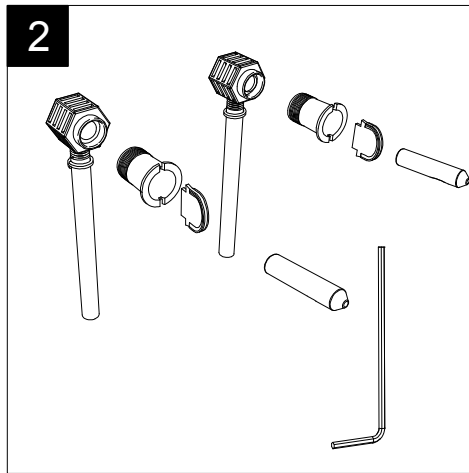

Guida all'installazione dei vasi sospesi con kit di fissaggio dal basso (cod. ACS40)

Serie: LIKE - BRIO - TOUCH - OZ - BOX - GLASS - TIME - FLUT - SPEED

Installation guide for wall-hung wc's with bottom fixing kit (cod. ACS40)

Series: LIKE - BRIO - TOUCH - OZ - BOX - GLASS - TIME - FLUT - SPEED

①