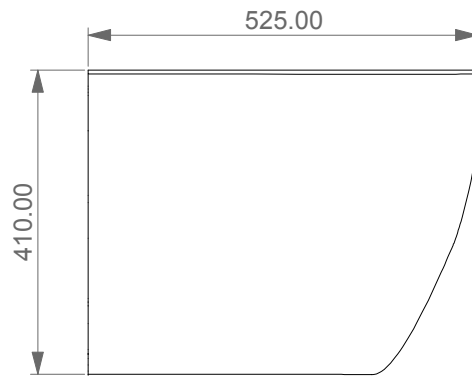

LEFT

GSG
CERAMIC DESIGN

Vaso a terra Brio senza brida
con sistema di scarico Smart Clean
Brio wc back to wall rimless
Smart Clean flushing system