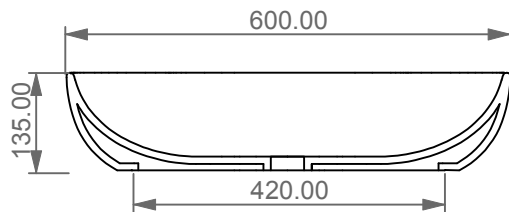

Installation guide for wall-hung wc's with bottom fixing kit (cod. ACS40)

Series: LIKE - BRIO - TOUCH - OZ - BOX - GLASS - TIME - FLUT - SPEED

②

Lavabo Easy rettangolare bordo fino, cm 60.
Easy Washbasin rectangular cm 60 thin edge.

FRONT

LEFT

SECTION

TOP

Designation Lavabo Easy rettangolare bordo fino, cm 60. Easy Washbasin rectangular cm 60 thin edge.

Scale 1:10

cod. EALAVRE60

This drawing including the respectedata may neither be duplicated nor modified nor altered without the consent of GSG Ceramic Design. The use of the data/technical drawings take place at users own risk and under exclusion of any liability of GSG Ceramic Design. The dimensions are not binding; products are subject to changes. Measurement shown may be subjected to small variations or are indicative.