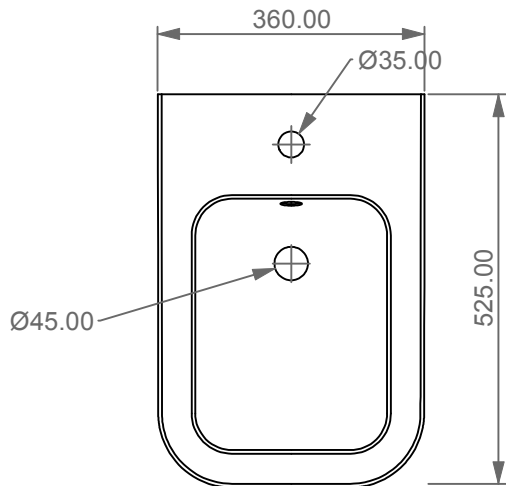

Guida all'installazione dei bidet sospesi con kit di fissaggio dal basso (cod. ACS40)

Serie: LIKE - BRIO - TOUCH - OZ - TIME - FLUT - SPEED

Installation Guide for wall-hung bidets with bottom fixing kit (cod. ACS40)

Series: LIKE - BRIO - TOUCH - OZ - TIME - FLUT - SPEED

②

FRONT

LEFT

GSG
CERAMIC DESIGN

Bidet a terra Brio monoforo
(senza foro, tre fori su richiesta).
Brio bidet back to wall one hole
(no hole, three holes on request).

TOP

REAR

SECTION

Designation Bidet a terra Brio monoforo (senza foro, tre fori su richiesta). Brio bidet back to wall one hole (no hole, three holes on request).	
Scale 1:10	
cod. BRBI01	

This drawing including the respected data may neither be duplicated nor modified nor altered without the consent of GSG Ceramic Design. The use of the data/technical drawings take place at users own risk and under exclusion of any liability of GSG Ceramic Design. The dimensions are not binding; products are subject to changes. Measurement shown may be subjected to small variations or are indicative.

FRONT

LEFT

SECTION

TOP

Designation Lavabo Easy rettangolare bordo fino, cm 60. Easy Washbasin rectangular cm 60 thin edge.

Scale 1:10

cod. EALAVRE60

This drawing including the respectedata may neither be duplicated nor modified nor altered without the consent of GSG Ceramic Design. The use of the data/technical drawings take place at users own risk and under exclusion of any liability of GSG Ceramic Design. The dimensions are not binding; products are subject to changes. Measurement shown may be subjected to small variations or are indicative.