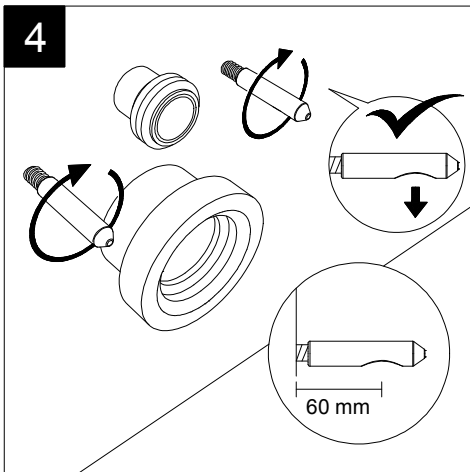

Guida all'installazione dei vasi sospesi con kit di fissaggio dal basso (cod. ACS40)

Serie: LIKE - BRIO - TOUCH - OZ - BOX - GLASS - TIME - FLUT - SPEED

Installation guide for wall-hung wc's with bottom fixing kit (cod. ACS40)

Series: LIKE - BRIO - TOUCH - OZ - BOX - GLASS - TIME - FLUT - SPEED

①