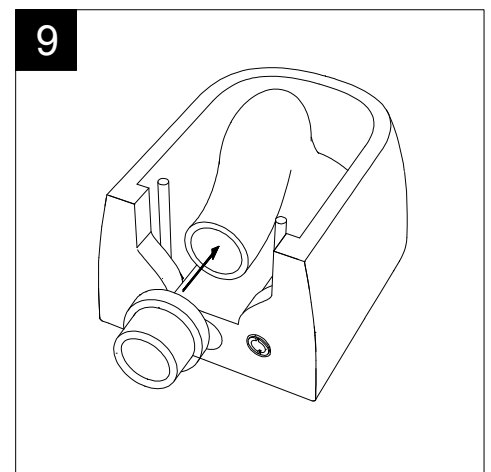

Guida all'installazione dei vasi sospesi con kit di fissaggio dal basso (cod. ACS40)

Serie: LIKE - BRIO - TOUCH - OZ - BOX - GLASS - TIME - FLUT - SPEED

Installation guide for wall-hung wc's with bottom fixing kit (cod. ACS40)

Series: LIKE - BRIO - TOUCH - OZ - BOX - GLASS - TIME - FLUT - SPEED

①