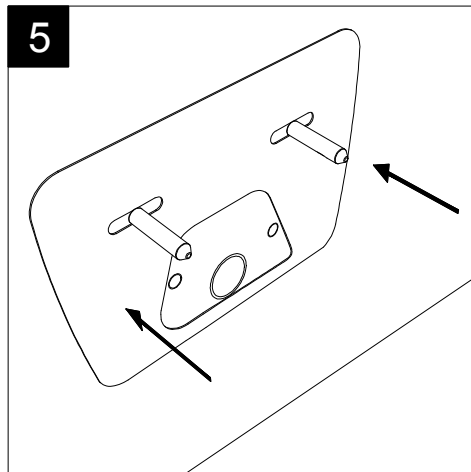

Guida all'installazione dei bidet sospesi con kit di fissaggio dal basso (cod. ACS40)

Serie: LIKE - BRIO - TOUCH - OZ - TIME - FLUT - SPEED

Installation Guide for wall-hung bidets with bottom fixing kit (cod. ACS40)

Series: LIKE - BRIO - TOUCH - OZ - TIME - FLUT - SPEED

①