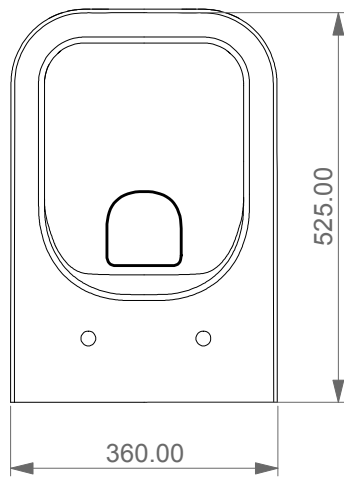

FRONT

LEFT

GSG
CERAMIC DESIGN

Vaso a terra Brio senza brida
con sistema di scarico Smart Clean
Brio wc back to wall rimless
Smart Clean flushing system

TOP

Designation
Vaso a terra Brio senza brida
con sistema di scarico Smart Clean
Brio wc back to wall rimless
Smart Clean flushing system

Scale
1:10

cod. BRWC01

GSG
CERAMIC DESIGN

This drawing including the respected data may neither be duplicated nor modified nor altered without the consent of GSG Ceramic Design. The use of the data/technical drawings take place at users own risk and under exclusion of any liability of GSG Ceramic Design. The dimensions are not binding; products are subject to changes. Measurement shown may be subjected to small variations or are indicative.