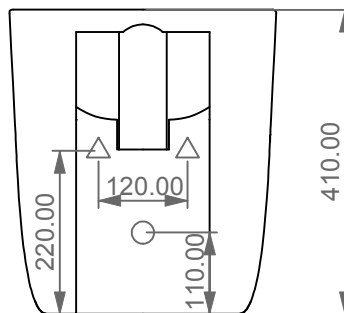

Series: LIKE - BRIO - TOUCH - OZ - TIME - FLUT - SPEED

②

FRONT

LEFT

GSG
CERAMIC DESIGN

Bidet a terra Brio monoforo
(senza foro, tre fori su richiesta).
Brio bidet back to wall one hole
(no hole, three holes on request).

TOP

REAR

SECTION

Designation Bidet a terra Brio monoforo (senza foro, tre fori su richiesta). Brio bidet back to wall one hole (no hole, three holes on request).	
Scale 1:10	
cod. BRBI01	

This drawing including the respected data may neither be duplicated nor modified nor altered without the consent of GSG Ceramic Design. The use of the data/technical drawings take place at users own risk and under exclusion of any liability of GSG Ceramic Design. The dimensions are not binding; products are subject to changes. Measurement shown may be subjected to small variations or are indicative.