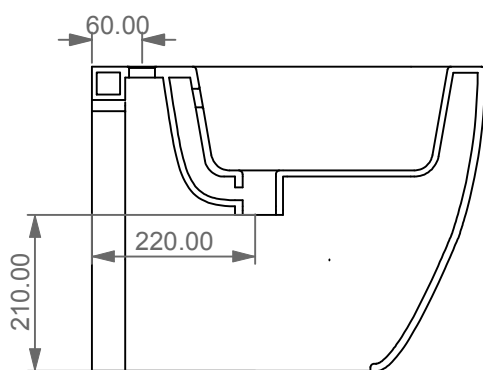

Series: LIKE - BRIO - TOUCH - OZ - TIME - FLUT - SPEED

②

FRONT

LEFT

GSG
CERAMIC DESIGN

Bidet a terra Brio monoforo
(senza foro, tre fori su richiesta).
Brio bidet back to wall one hole
(no hole, three holes on request).

TOP

REAR

SECTION

Designation Bidet a terra Brio monoforo (senza foro, tre fori su richiesta). Brio bidet back to wall one hole (no hole, three holes on request).	
Scale 1:10	
cod. BRBI01	

This drawing including the respected data may neither be duplicated nor modified nor altered without the consent of GSG Ceramic Design. The use of the data/technical drawings take place at users own risk and under exclusion of any liability of GSG Ceramic Design. The dimensions are not binding; products are subject to changes. Measurement shown may be subjected to small variations or are indicative.