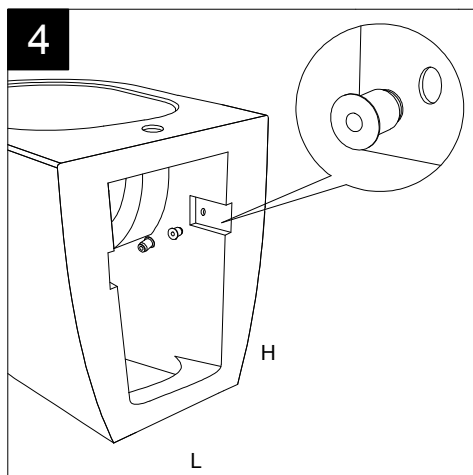

Guida all'installazione dei bidet a pavimento con kit di fissaggio a parete nascosto (cod. ACS51)

Serie: LIKE - BRIO - TOUCH - FLUT - SPEED

Installation guide for floor standing bidets with wall hidden fixing kit (cod. ACS51)

Series: LIKE - BRIO - TOUCH - FLUT - SPEED

①