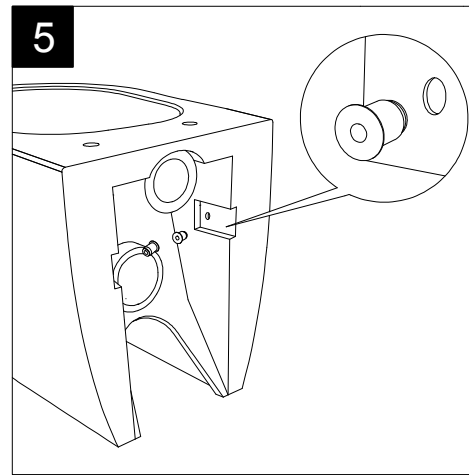

Guida all'installazione dei vasi a pavimento con kit di fissaggio a parete nascosto (cod. ACS51)

Serie: LIKE - BRIO - TOUCH - FLUT - SPEED

Installation guide for floor standing wc's with wall hidden fixing kit (cod. ACS51)

Serie: LIKE - BRIO - TOUCH - FLUT - SPEED

①