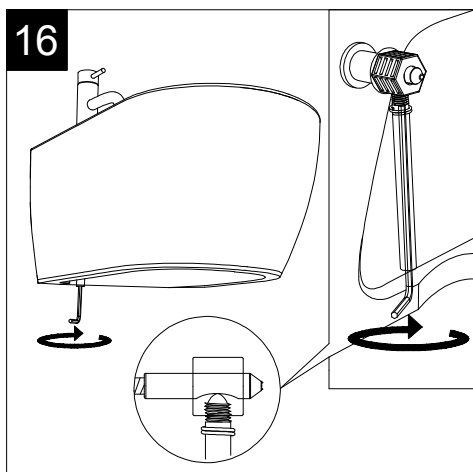

Guida all'installazione dei bidet sospesi con kit di fissaggio dal basso (cod. ACS40)

Serie: LIKE - BRIO - TOUCH - OZ - TIME - FLUT - SPEED

Installation Guide for wall-hung bidets with bottom fixing kit (cod. ACS40)

Series: LIKE - BRIO - TOUCH - OZ - TIME - FLUT - SPEED

②