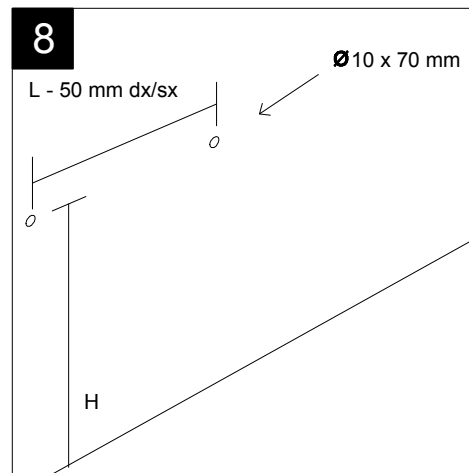

Guida all'installazione dei vasi a pavimento con kit di fissaggio a parete nascosto (cod. ACS51)

Serie: LIKE - BRIO - TOUCH - FLUT - SPEED

Installation guide for floor standing wc's with wall hidden fixing kit (cod. ACS51)

Serie: LIKE - BRIO - TOUCH - FLUT - SPEED

①