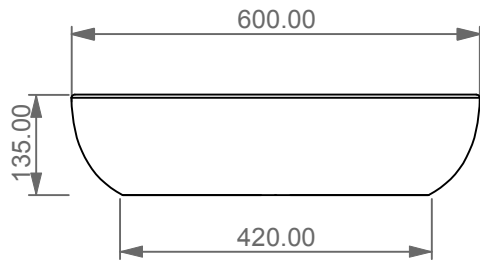

Series: LIKE - BRIO - TOUCH - OZ - BOX - GLASS - TIME - FLUT - SPEED

①

Guida all'installazione dei vasi sospesi con kit di fissaggio dal basso (cod. ACS40)

Serie: LIKE - BRIO - TOUCH - OZ - BOX - GLASS - TIME - FLUT - SPEED

FRONT

LEFT

SECTION

TOP

Designation Lavabo Easy rettangolare bordo fino, cm 60. Easy Washbasin rectangular cm 60 thin edge.

Scale 1:10

cod. EALAVRE60

This drawing including the respectedata may neither be duplicated nor modified nor altered without the consent of GSG Ceramic Design. The use of the data/technical drawings take place at users own risk and under exclusion of any liability of GSG Ceramic Design. The dimensions are not binding; products are subject to changes. Measurement shown may be subjected to small variations or are indicative.