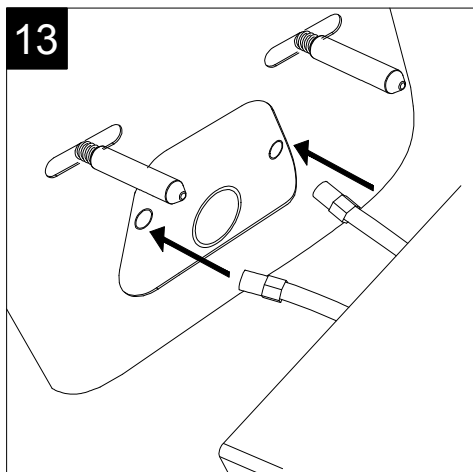

Guida all'installazione dei bidet sospesi con kit di fissaggio dal basso (cod. ACS40)

Serie: LIKE - BRIO - TOUCH - OZ - TIME - FLUT - SPEED

Installation Guide for wall-hung bidets with bottom fixing kit (cod. ACS40)

Series: LIKE - BRIO - TOUCH - OZ - TIME - FLUT - SPEED

②