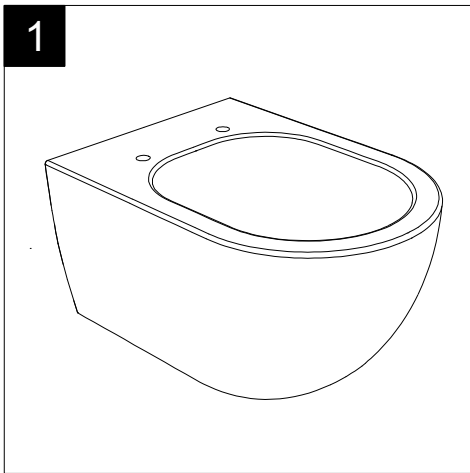

Guida all'installazione dei vasi sospesi con kit di fissaggio dal basso (cod. ACS40)

Serie: LIKE - BRIO - TOUCH - OZ - BOX - GLASS - TIME - FLUT - SPEED

Installation guide for wall-hung wc's with bottom fixing kit (cod. ACS40)

Series: LIKE - BRIO - TOUCH - OZ - BOX - GLASS - TIME - FLUT - SPEED

①