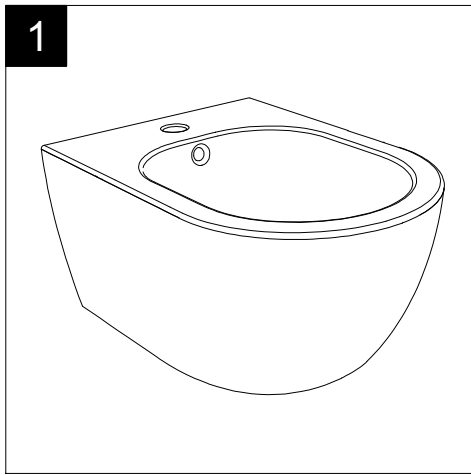

Guida all'installazione dei bidet sospesi con kit di fissaggio dal basso (cod. ACS40)

Serie: LIKE - BRIO - TOUCH - OZ - TIME - FLUT - SPEED

Installation Guide for wall-hung bidets with bottom fixing kit (cod. ACS40)

Series: LIKE - BRIO - TOUCH - OZ - TIME - FLUT - SPEED

①