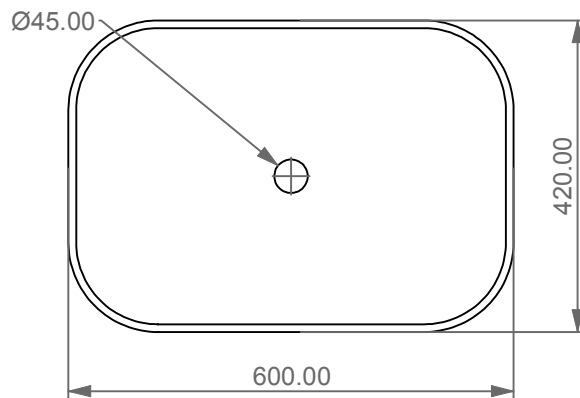

Installation guide for wall-hung wc's with bottom fixing kit (cod. ACS40)

Series: LIKE - BRIO - TOUCH - OZ - BOX - GLASS - TIME - FLUT - SPEED

②

Lavabo Easy rettangolare bordo fino, cm 60.
Easy Washbasin rectangular cm 60 thin edge.

FRONT

LEFT

SECTION

TOP

Designation Lavabo Easy rettangolare bordo fino, cm 60. Easy Washbasin rectangular cm 60 thin edge.

Scale 1:10

cod. EALAVRE60

This drawing including the respectedata may neither be duplicated nor modified nor altered without the consent of GSG Ceramic Design. The use of the data/technical drawings take place at users own risk and under exclusion of any liability of GSG Ceramic Design. The dimensions are not binding; products are subject to changes. Measurement shown may be subjected to small variations or are indicative.