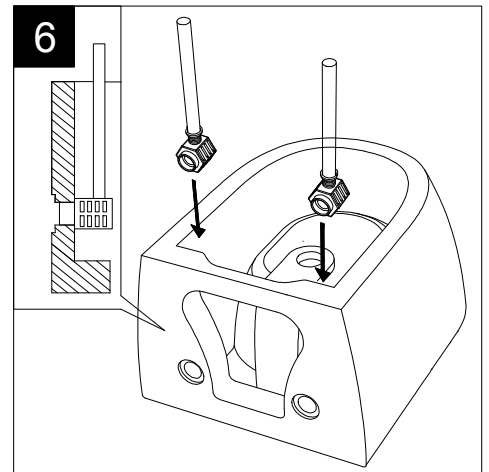

Guida all'installazione dei bidet sospesi con kit di fissaggio dal basso (cod. ACS40)

Serie: LIKE - BRIO - TOUCH - OZ - TIME - FLUT - SPEED

Installation Guide for wall-hung bidets with bottom fixing kit (cod. ACS40)

Series: LIKE - BRIO - TOUCH - OZ - TIME - FLUT - SPEED

①