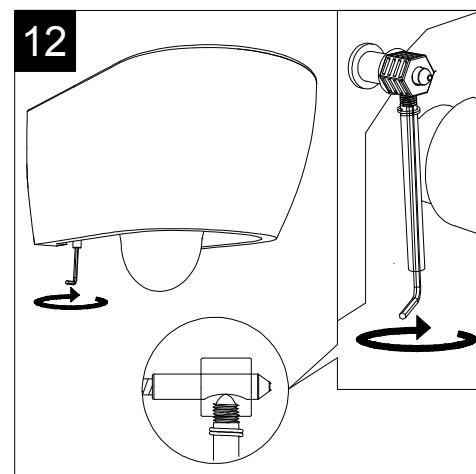

Guida all'installazione dei vasi sospesi con kit di fissaggio dal basso (cod. ACS40)

Serie: LIKE - BRIO - TOUCH - OZ - BOX - GLASS - TIME - FLUT - SPEED

Installation guide for wall-hung wc's with bottom fixing kit (cod. ACS40)

Series: LIKE - BRIO - TOUCH - OZ - BOX - GLASS - TIME - FLUT - SPEED

②