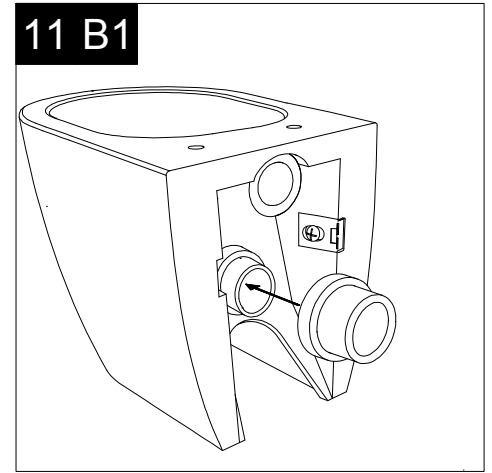

Guida all'installazione dei vasi a pavimento con kit di fissaggio a parete nascosto (cod. ACS51)

Serie: LIKE - BRIO - TOUCH - FLUT - SPEED

Installation guide for floor standing wc's with wall hidden fixing kit (cod. ACS51)

Serie: LIKE - BRIO - TOUCH - FLUT - SPEED

②

4