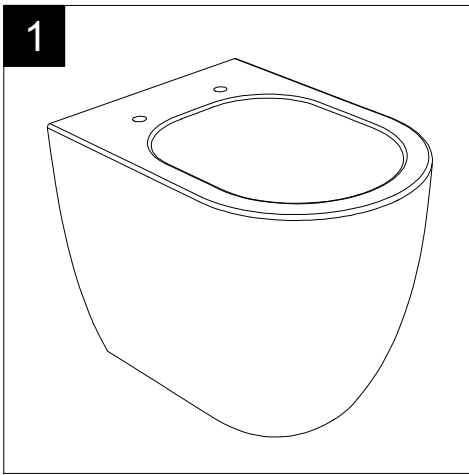

Guida all'installazione dei vasi a pavimento con kit di fissaggio a parete nascosto (cod. ACS51)

Serie: LIKE - BRIO - TOUCH - FLUT - SPEED

Installation guide for floor standing wc's with wall hidden fixing kit (cod. ACS51)

Serie: LIKE - BRIO - TOUCH - FLUT - SPEED

①