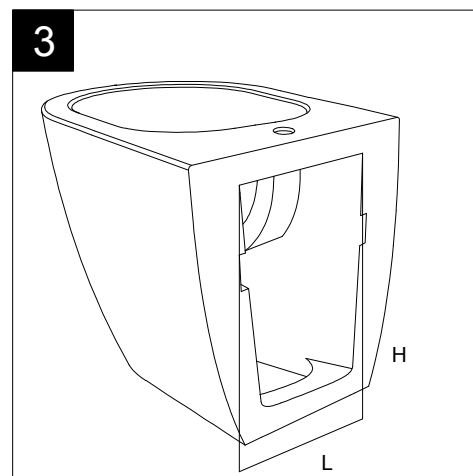

Guida all'installazione dei bidet a pavimento con kit di fissaggio a parete nascosto (cod. ACS51)

Serie: LIKE - BRIO - TOUCH - FLUT - SPEED

Installation guide for floor standing bidets with wall hidden fixing kit (cod. ACS51)

Series: LIKE - BRIO - TOUCH - FLUT - SPEED

①