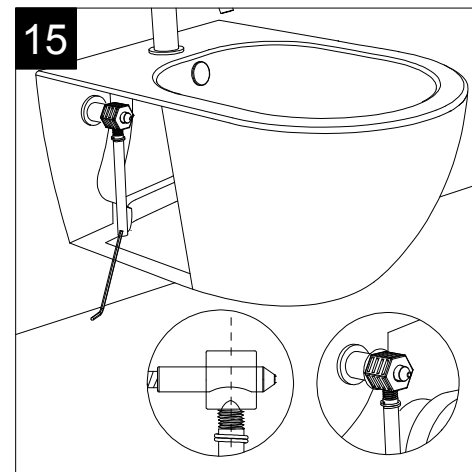

Guida all'installazione dei bidet sospesi con kit di fissaggio dal basso (cod. ACS40)

Serie: LIKE - BRIO - TOUCH - OZ - TIME - FLUT - SPEED

Installation Guide for wall-hung bidets with bottom fixing kit (cod. ACS40)

Series: LIKE - BRIO - TOUCH - OZ - TIME - FLUT - SPEED

②