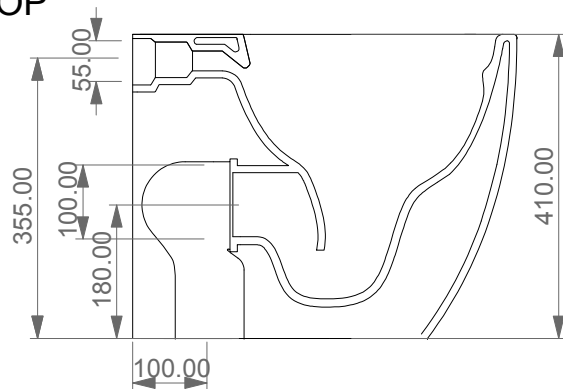

SECTION

Designation
Vaso a terra Brio senza brida
con sistema di scarico Smart Clean
Brio wc back to wall rimless
Smart Clean flushing system

Scale
1:10

cod. BRWC01

GSG
CERAMIC DESIGN

This drawing including the respected data may neither be duplicated nor modified nor altered without the consent of GSG Ceramic Design. The use of the data/technical drawings take place at users own risk and under exclusion of any liability of GSG Ceramic Design. The dimensions are not binding; products are subject to changes. Measurement shown may be subjected to small variations or are indicative.