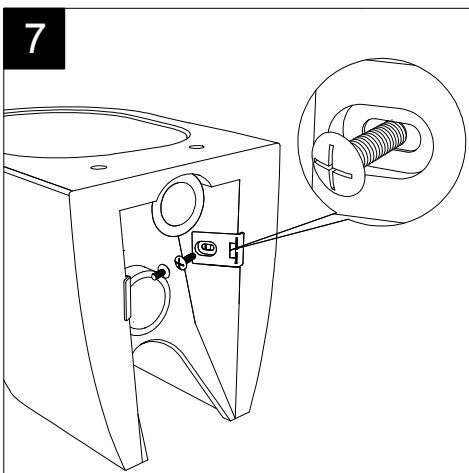

Guida all'installazione dei vasi a pavimento con kit di fissaggio a parete nascosto (cod. ACS51)

Serie: LIKE - BRIO - TOUCH - FLUT - SPEED

Installation guide for floor standing wc's with wall hidden fixing kit (cod. ACS51)

Serie: LIKE - BRIO - TOUCH - FLUT - SPEED

①