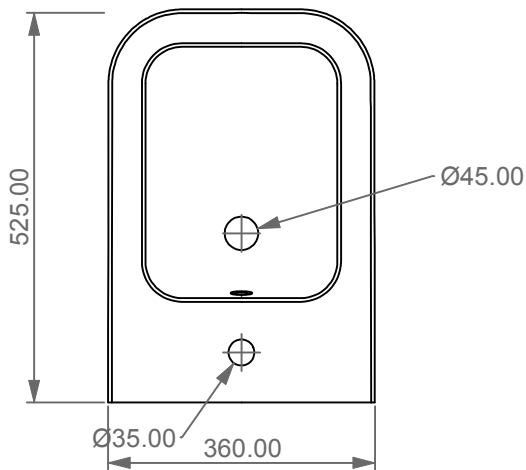

GSG

CERAMIC DESIGN

Bidet sospeso Brio monoforo
(senza foro su richiesta).
Brio bidet wall-hungmone hole
(no hole on request).

FRONT

LEFT

TOP

REAR

SECTION

Designation Bidet sospeso Brio monoforo (senza foro su richiesta). Brio bidet wall-hungmone hole (no hole on request).	
Scale 1:10	
cod. BRBISO	This drawing including the respected data may neither be duplicated nor modified nor altered without the consent of GSG Ceramic Design. The use of the data/technical drawings take place at users own risk and under exclusion of any liability of GSG Ceramic Design. The dimensions are not binding; products are subject to changes. Measurement shown may be subjected to small variations or are indicative.

Guida all'installazione dei bidet sospesi con kit di fissaggio dal basso (cod. ACS40)

Serie: LIKE - BRIO - TOUCH - OZ - TIME - FLUT - SPEED

Installation Guide for wall-hung bidets with bottom fixing kit (cod. ACS40)

FRONT

LEFT

SECTION

TOP

Designation Lavabo Easy rettangolare bordo fino, cm 60. Easy Washbasin rectangular cm 60 thin edge.

Scale 1:10

cod. EALAVRE60

This drawing including the respectedata may neither be duplicated nor modified nor altered without the consent of GSG Ceramic Design. The use of the data/technical drawings take place at users own risk and under exclusion of any liability of GSG Ceramic Design. The dimensions are not binding; products are subject to changes. Measurement shown may be subjected to small variations or are indicative.