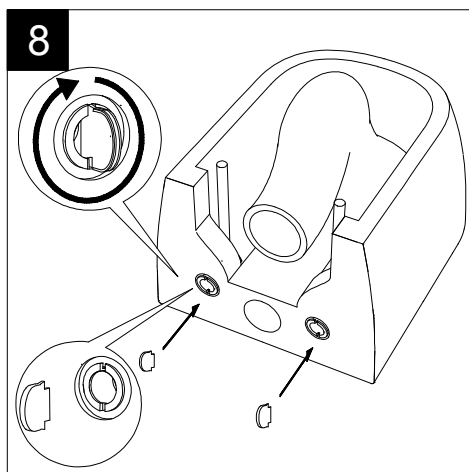

Guida all'installazione dei vasi sospesi con kit di fissaggio dal basso (cod. ACS40)

Serie: LIKE - BRIO - TOUCH - OZ - BOX - GLASS - TIME - FLUT - SPEED

Installation guide for wall-hung wc's with bottom fixing kit (cod. ACS40)

Series: LIKE - BRIO - TOUCH - OZ - BOX - GLASS - TIME - FLUT - SPEED

①