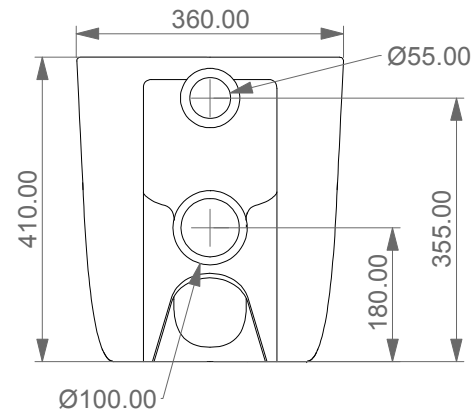

FRONT

LEFT

GSG
CERAMIC DESIGN

Vaso a terra Brio senza brida
con sistema di scarico Smart Clean
Brio wc back to wall rimless
Smart Clean flushing system

Designation
Vaso a terra Brio senza brida
con sistema di scarico Smart Clean
Brio wc back to wall rimless
Smart Clean flushing system

Scale
1:10

cod. BRWC01

GSG
CERAMIC DESIGN

This drawing including the respected data may neither be duplicated nor modified nor altered without the consent of GSG Ceramic Design. The use of the data/technical drawings take place at users own risk and under exclusion of any liability of GSG Ceramic Design. The dimensions are not binding; products are subject to changes. Measurement shown may be subjected to small variations or are indicative.