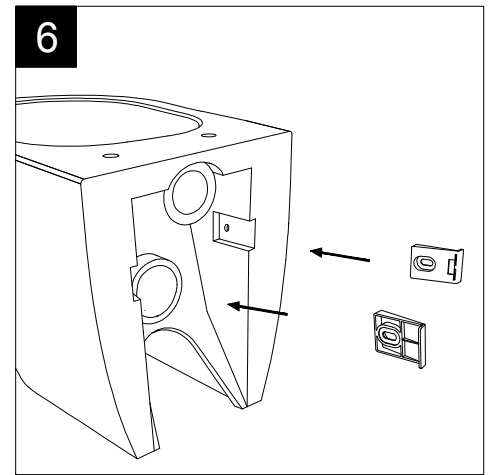

Guida all'installazione dei vasi a pavimento con kit di fissaggio a parete nascosto (cod. ACS51)

Serie: LIKE - BRIO - TOUCH - FLUT - SPEED

Installation guide for floor standing wc's with wall hidden fixing kit (cod. ACS51)

Serie: LIKE - BRIO - TOUCH - FLUT - SPEED

①