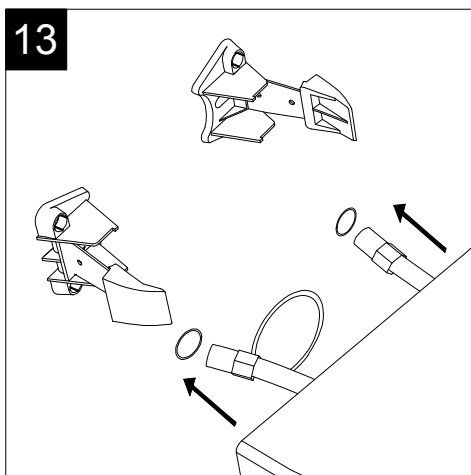

Guida all'installazione dei bidet a pavimento con kit di fissaggio a parete nascosto (cod. ACS51)

Serie: LIKE - BRIO - TOUCH - FLUT - SPEED

Installation guide for floor standing bidets with wall hidden fixing kit (cod. ACS51)

Series: LIKE - BRIO - TOUCH - FLUT - SPEED

②