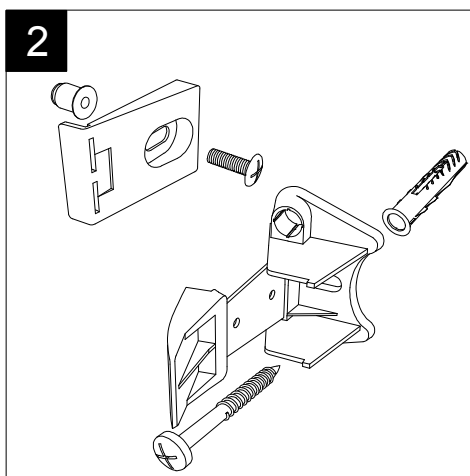

Guida all'installazione dei bidet a pavimento con kit di fissaggio a parete nascosto (cod. ACS51)

Serie: LIKE - BRIO - TOUCH - FLUT - SPEED

Installation guide for floor standing bidets with wall hidden fixing kit (cod. ACS51)

Series: LIKE - BRIO - TOUCH - FLUT - SPEED

①