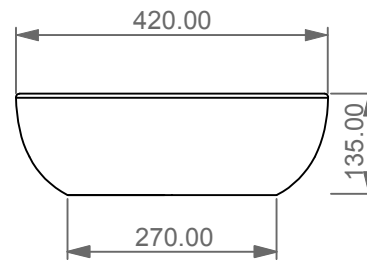

Installation guide for wall-hung wc's with bottom fixing kit (cod. ACS40)

Series: LIKE - BRIO - TOUCH - OZ - BOX - GLASS - TIME - FLUT - SPEED

②

Lavabo Easy rettangolare bordo fino, cm 60.
Easy Washbasin rectangular cm 60 thin edge.

FRONT

LEFT

SECTION

TOP

Designation Lavabo Easy rettangolare bordo fino, cm 60. Easy Washbasin rectangular cm 60 thin edge.

Scale 1:10

cod. EALAVRE60

This drawing including the respectedata may neither be duplicated nor modified nor altered without the consent of GSG Ceramic Design. The use of the data/technical drawings take place at users own risk and under exclusion of any liability of GSG Ceramic Design. The dimensions are not binding; products are subject to changes. Measurement shown may be subjected to small variations or are indicative.