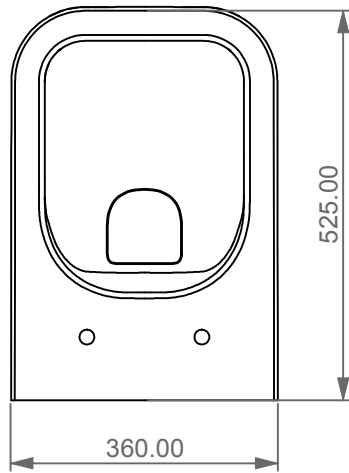

GSG
CERAMIC DESIGN

Vaso sospeso Brio senza brida
con sistema di scarico Smart Clean
Brio wc wall-hung rimless
with Smart Clean flushing system

TOP

REAR

Designation
Vaso sospeso Brio senza brida
con sistema di scarico Smart Clean
Brio wc wall-hung rimless
with Smart Clean flushing system

Scale
1:10

cod. BRWCSO

GSG
CERAMIC DESIGN

This drawing including the respected data may neither be duplicated nor modified nor altered without the consent of GSG Ceramic Design. The use of the data/technical drawings take place at users own risk and under exclusion of any liability of GSG Ceramic Design. The dimensions are not binding; products are subject to changes. Measurement shown may be subjected to small variations or are indicative.