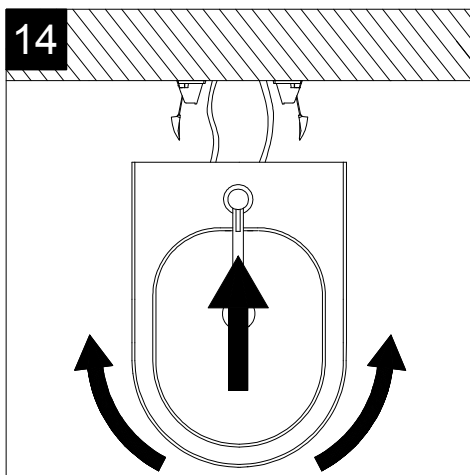

Guida all'installazione dei bidet a pavimento con kit di fissaggio a parete nascosto (cod. ACS51)

Serie: LIKE - BRIO - TOUCH - FLUT - SPEED

Installation guide for floor standing bidets with wall hidden fixing kit (cod. ACS51)

Series: LIKE - BRIO - TOUCH - FLUT - SPEED

②