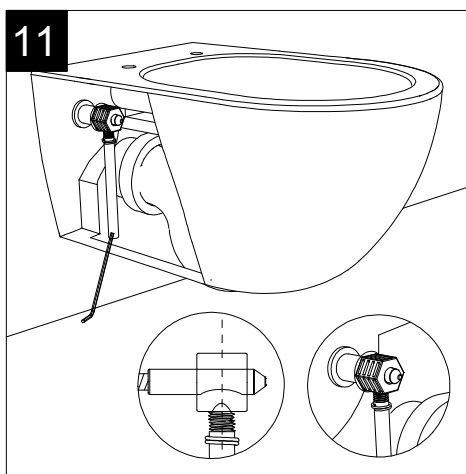

REAR

SECTION

Designation
Vaso sospeso Brio senza brida
con sistema di scarico Smart Clean
Brio wc wall-hung rimless
with Smart Clean flushing system

Scale
1:10

cod. BRWCSO

GSG
CERAMIC DESIGN

This drawing including the respected data may neither be duplicated nor modified nor altered without the consent of GSG Ceramic Design. The use of the data/technical drawings take place at users own risk and under exclusion of any liability of GSG Ceramic Design. The dimensions are not binding; products are subject to changes. Measurement shown may be subjected to small variations or are indicative.

Series: LIKE - BRIO - TOUCH - OZ - BOX - GLASS - TIME - FLUT - SPEED

①

Guida all'installazione dei vasi sospesi con kit di fissaggio dal basso (cod. ACS40)

Serie: LIKE - BRIO - TOUCH - OZ - BOX - GLASS - TIME - FLUT - SPEED

Installation guide for wall-hung wc's with bottom fixing kit (cod. ACS40)

Series: LIKE - BRIO - TOUCH - OZ - BOX - GLASS - TIME - FLUT - SPEED

②

Lavabo Easy rettangolare bordo fino, cm 60.
Easy Washbasin rectangular cm 60 thin edge.

FRONT

LEFT

SECTION

TOP

Designation Lavabo Easy rettangolare bordo fino, cm 60. Easy Washbasin rectangular cm 60 thin edge.

Scale 1:10

cod. EALAVRE60

This drawing including the respectedata may neither be duplicated nor modified nor altered without the consent of GSG Ceramic Design. The use of the data/technical drawings take place at users own risk and under exclusion of any liability of GSG Ceramic Design. The dimensions are not binding; products are subject to changes. Measurement shown may be subjected to small variations or are indicative.