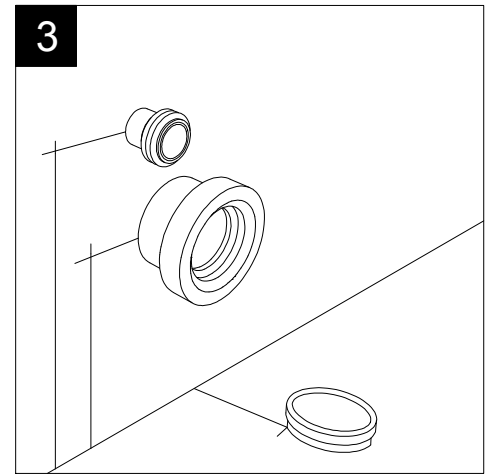

Guida all'installazione dei vasi a pavimento con kit di fissaggio a parete nascosto (cod. ACS51)

Serie: LIKE - BRIO - TOUCH - FLUT - SPEED

Installation guide for floor standing wc's with wall hidden fixing kit (cod. ACS51)

Serie: LIKE - BRIO - TOUCH - FLUT - SPEED

①