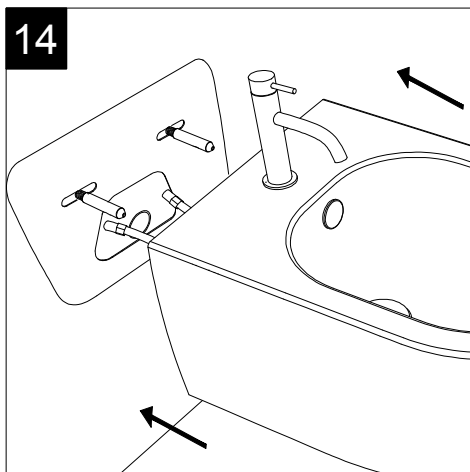

Guida all'installazione dei bidet sospesi con kit di fissaggio dal basso (cod. ACS40)

Serie: LIKE - BRIO - TOUCH - OZ - TIME - FLUT - SPEED

Installation Guide for wall-hung bidets with bottom fixing kit (cod. ACS40)

Series: LIKE - BRIO - TOUCH - OZ - TIME - FLUT - SPEED

②