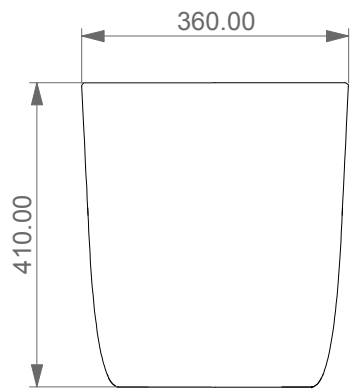

FRONT

LEFT

GSG
CERAMIC DESIGN

Vaso a terra Brio senza brida
con sistema di scarico Smart Clean
Brio wc back to wall rimless
Smart Clean flushing system

Designation
Vaso a terra Brio senza brida
con sistema di scarico Smart Clean
Brio wc back to wall rimless
Smart Clean flushing system

Scale
1:10

cod. BRWC01

GSG
CERAMIC DESIGN

This drawing including the respected data may neither be duplicated nor modified nor altered without the consent of GSG Ceramic Design. The use of the data/technical drawings take place at users own risk and under exclusion of any liability of GSG Ceramic Design. The dimensions are not binding; products are subject to changes. Measurement shown may be subjected to small variations or are indicative.