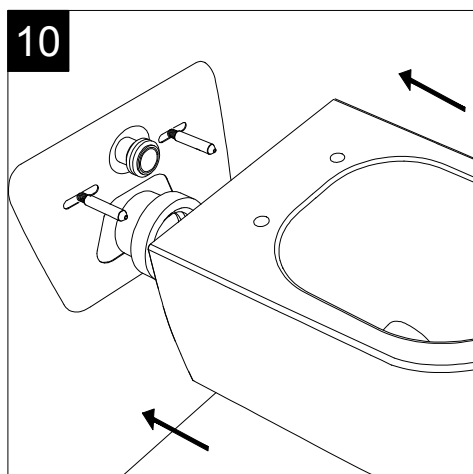

Guida all'installazione dei vasi sospesi con kit di fissaggio dal basso (cod. ACS40)

Serie: LIKE - BRIO - TOUCH - OZ - BOX - GLASS - TIME - FLUT - SPEED

Installation guide for wall-hung wc's with bottom fixing kit (cod. ACS40)

Series: LIKE - BRIO - TOUCH - OZ - BOX - GLASS - TIME - FLUT - SPEED

②