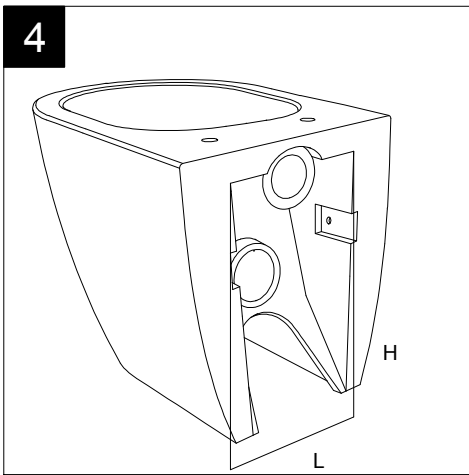

Guida all'installazione dei vasi a pavimento con kit di fissaggio a parete nascosto (cod. ACS51)

Serie: LIKE - BRIO - TOUCH - FLUT - SPEED

Installation guide for floor standing wc's with wall hidden fixing kit (cod. ACS51)

Serie: LIKE - BRIO - TOUCH - FLUT - SPEED

①