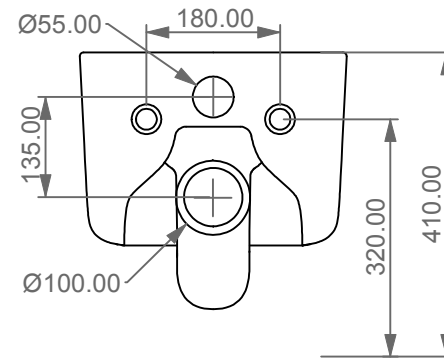

Serie: LIKE - BRIO - TOUCH - FLUT - SPEED

②

4

GSG
CERAMIC DESIGN

Vaso sospeso Brio senza brida
con sistema di scarico Smart Clean
Brio wc wall-hung rimless
with Smart Clean flushing system

FRONT

LEFT

TOP

REAR

SECTION

Designation
Vaso sospeso Brio senza brida
con sistema di scarico Smart Clean
Brio wc wall-hung rimless
with Smart Clean flushing system

Scale
1:10

cod. BRWCSO

GSG
CERAMIC DESIGN

This drawing including the respected data may neither be duplicated nor modified nor altered without the consent of GSG Ceramic Design. The use of the data/technical drawings take place at users own risk and under exclusion of any liability of GSG Ceramic Design. The dimensions are not binding; products are subject to changes. Measurement shown may be subjected to small variations or are indicative.