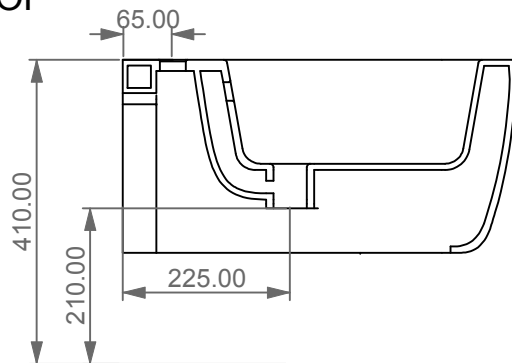

GSG

CERAMIC DESIGN

Bidet sospeso Brio monoforo
(senza foro su richiesta).
Brio bidet wall-hungmone hole
(no hole on request).

FRONT

LEFT

TOP

REAR

SECTION

Designation Bidet sospeso Brio monoforo (senza foro su richiesta). Brio bidet wall-hungmone hole (no hole on request).	
Scale 1:10	
cod. BRBISO	This drawing including the respected data may neither be duplicated nor modified nor altered without the consent of GSG Ceramic Design. The use of the data/technical drawings take place at users own risk and under exclusion of any liability of GSG Ceramic Design. The dimensions are not binding; products are subject to changes. Measurement shown may be subjected to small variations or are indicative.

Guida all'installazione dei bidet sospesi con kit di fissaggio dal basso (cod. ACS40)

Serie: LIKE - BRIO - TOUCH - OZ - TIME - FLUT - SPEED

Installation Guide for wall-hung bidets with bottom fixing kit (cod. ACS40)