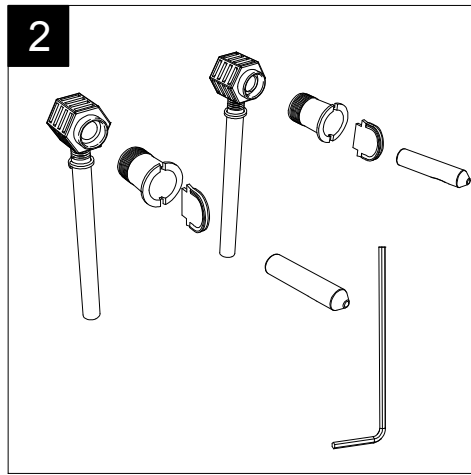

Guida all'installazione dei bidet sospesi con kit di fissaggio dal basso (cod. ACS40)

Serie: LIKE - BRIO - TOUCH - OZ - TIME - FLUT - SPEED

Installation Guide for wall-hung bidets with bottom fixing kit (cod. ACS40)

Series: LIKE - BRIO - TOUCH - OZ - TIME - FLUT - SPEED

①