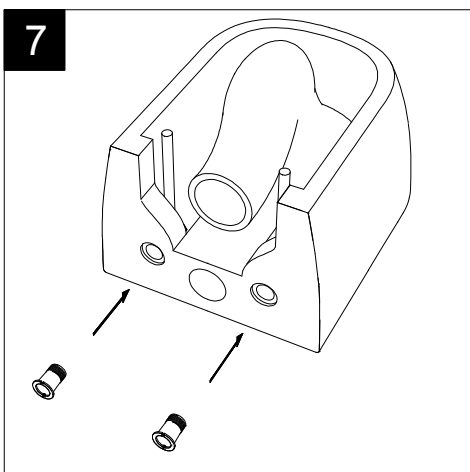

Guida all'installazione dei vasi sospesi con kit di fissaggio dal basso (cod. ACS40)

Serie: LIKE - BRIO - TOUCH - OZ - BOX - GLASS - TIME - FLUT - SPEED

Installation guide for wall-hung wc's with bottom fixing kit (cod. ACS40)

Series: LIKE - BRIO - TOUCH - OZ - BOX - GLASS - TIME - FLUT - SPEED

①