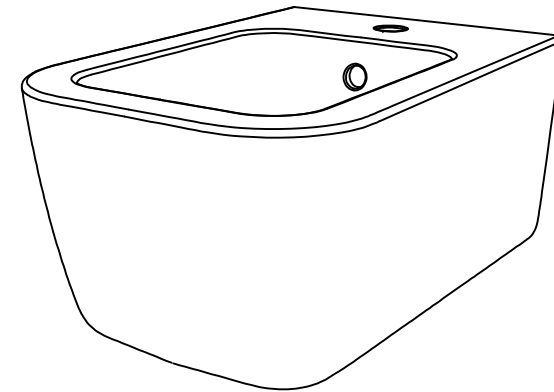

GSG

CERAMIC DESIGN

Bidet sospeso Brio monoforo
(senza foro su richiesta).
Brio bidet wall-hungmone hole
(no hole on request).

FRONT

LEFT

TOP

REAR

SECTION

Designation Bidet sospeso Brio monoforo (senza foro su richiesta). Brio bidet wall-hungmone hole (no hole on request).	
Scale 1:10	
cod. BRBISO	This drawing including the respected data may neither be duplicated nor modified nor altered without the consent of GSG Ceramic Design. The use of the data/technical drawings take place at users own risk and under exclusion of any liability of GSG Ceramic Design. The dimensions are not binding; products are subject to changes. Measurement shown may be subjected to small variations or are indicative.

Guida all'installazione dei bidet sospesi con kit di fissaggio dal basso (cod. ACS40)

Serie: LIKE - BRIO - TOUCH - OZ - TIME - FLUT - SPEED

Installation Guide for wall-hung bidets with bottom fixing kit (cod. ACS40)