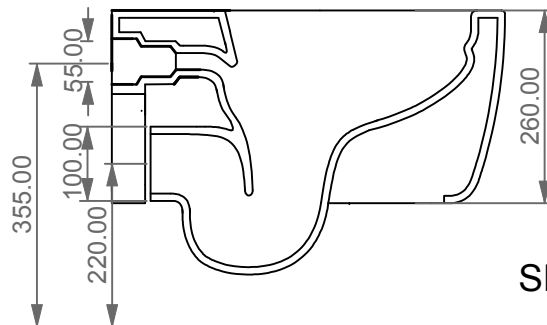

Serie: LIKE - BRIO - TOUCH - FLUT - SPEED

②

4

GSG
CERAMIC DESIGN

Vaso sospeso Brio senza brida
con sistema di scarico Smart Clean
Brio wc wall-hung rimless
with Smart Clean flushing system

FRONT

LEFT

TOP

REAR

SECTION

Designation
Vaso sospeso Brio senza brida
con sistema di scarico Smart Clean
Brio wc wall-hung rimless
with Smart Clean flushing system

Scale
1:10

cod. BRWCSO

GSG
CERAMIC DESIGN

This drawing including the respected data may neither be duplicated nor modified nor altered without the consent of GSG Ceramic Design. The use of the data/technical drawings take place at users own risk and under exclusion of any liability of GSG Ceramic Design. The dimensions are not binding; products are subject to changes. Measurement shown may be subjected to small variations or are indicative.