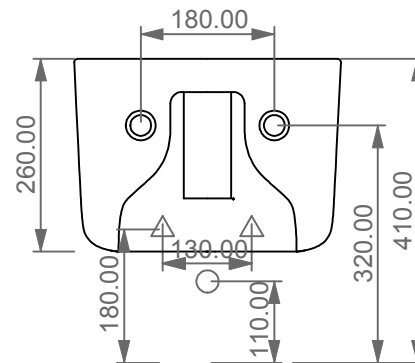

GSG

CERAMIC DESIGN

Bidet sospeso Brio monoforo
(senza foro su richiesta).
Brio bidet wall-hungmone hole
(no hole on request).

FRONT

LEFT

TOP

REAR

SECTION

Designation Bidet sospeso Brio monoforo (senza foro su richiesta). Brio bidet wall-hungmone hole (no hole on request).	
Scale 1:10	
cod. BRBISO	This drawing including the respected data may neither be duplicated nor modified nor altered without the consent of GSG Ceramic Design. The use of the data/technical drawings take place at users own risk and under exclusion of any liability of GSG Ceramic Design. The dimensions are not binding; products are subject to changes. Measurement shown may be subjected to small variations or are indicative.