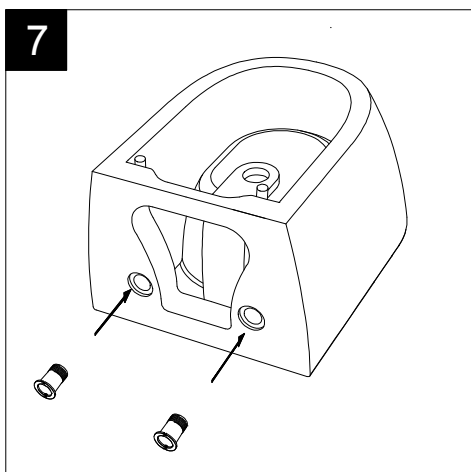

Guida all'installazione dei bidet sospesi con kit di fissaggio dal basso (cod. ACS40)

Serie: LIKE - BRIO - TOUCH - OZ - TIME - FLUT - SPEED

Installation Guide for wall-hung bidets with bottom fixing kit (cod. ACS40)

Series: LIKE - BRIO - TOUCH - OZ - TIME - FLUT - SPEED

①