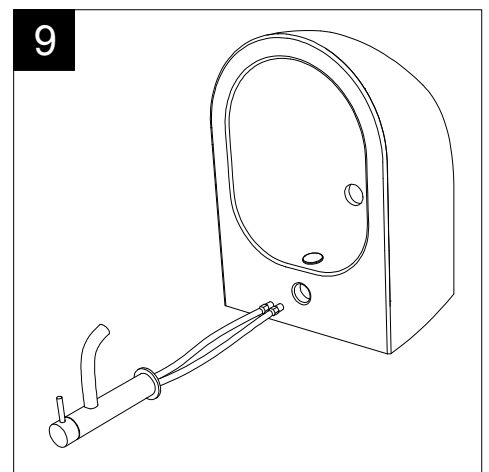

Guida all'installazione dei bidet sospesi con kit di fissaggio dal basso (cod. ACS40)

Serie: LIKE - BRIO - TOUCH - OZ - TIME - FLUT - SPEED

Installation Guide for wall-hung bidets with bottom fixing kit (cod. ACS40)

Series: LIKE - BRIO - TOUCH - OZ - TIME - FLUT - SPEED

①