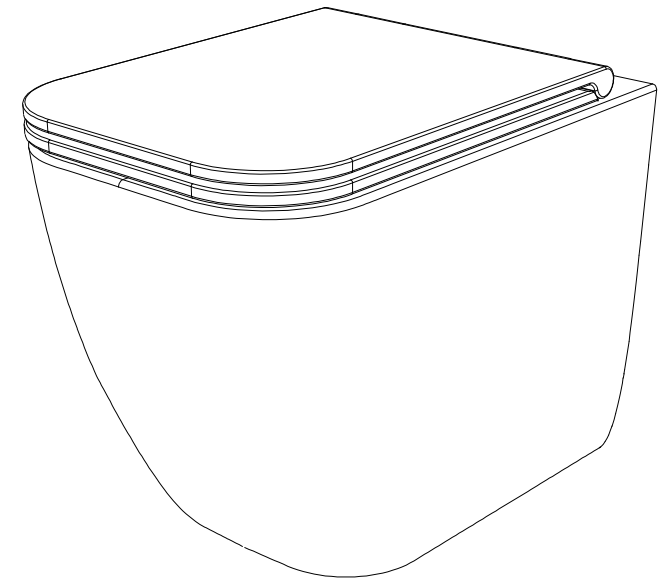

Series: LIKE - BRIO - TOUCH - FLUT - SPEED

②

FRONT

LEFT

GSG
CERAMIC DESIGN

Vaso a terra Brio senza brida
con sistema di scarico Smart Clean
Brio wc back to wall rimless
Smart Clean flushing system

TOP

REAR

SECTION

Designation
Vaso a terra Brio senza brida
con sistema di scarico Smart Clean
Brio wc back to wall rimless
Smart Clean flushing system

Scale
1:10

cod. BRWC01

GSG
CERAMIC DESIGN

This drawing including the respected data may neither be duplicated nor modified nor altered without the consent of GSG Ceramic Design. The use of the data/technical drawings take place at users own risk and under exclusion of any liability of GSG Ceramic Design. The dimensions are not binding; products are subject to changes. Measurement shown may be subjected to small variations or are indicative.