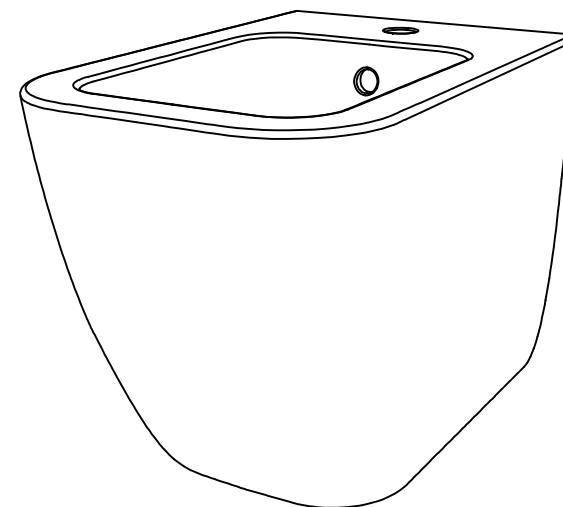

Guida all'installazione dei bidet sospesi con kit di fissaggio dal basso (cod. ACS40)

Serie: LIKE - BRIO - TOUCH - OZ - TIME - FLUT - SPEED

Installation Guide for wall-hung bidets with bottom fixing kit (cod. ACS40)

Series: LIKE - BRIO - TOUCH - OZ - TIME - FLUT - SPEED

①

Guida all'installazione dei bidet sospesi con kit di fissaggio dal basso (cod. ACS40)

Serie: LIKE - BRIO - TOUCH - OZ - TIME - FLUT - SPEED

Installation Guide for wall-hung bidets with bottom fixing kit (cod. ACS40)

Series: LIKE - BRIO - TOUCH - OZ - TIME - FLUT - SPEED

②

FRONT

LEFT

GSG
CERAMIC DESIGN

Bidet a terra Brio monoforo
(senza foro, tre fori su richiesta).
Brio bidet back to wall one hole
(no hole, three holes on request).

TOP

REAR

SECTION

Designation Bidet a terra Brio monoforo (senza foro, tre fori su richiesta). Brio bidet back to wall one hole (no hole, three holes on request).	
Scale 1:10	
cod. BRBI01	

This drawing including the respected data may neither be duplicated nor modified nor altered without the consent of GSG Ceramic Design. The use of the data/technical drawings take place at users own risk and under exclusion of any liability of GSG Ceramic Design. The dimensions are not binding; products are subject to changes. Measurement shown may be subjected to small variations or are indicative.