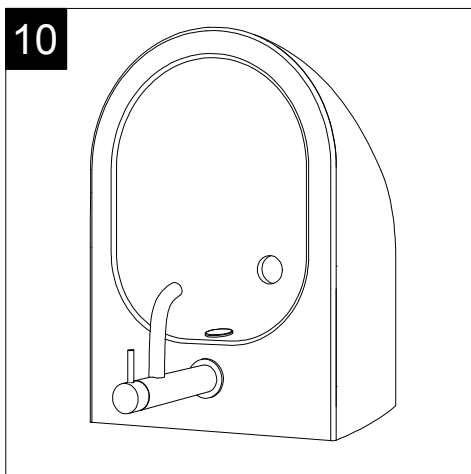

Designation Bidet sospeso Brio monoforo (senza foro su richiesta). Brio bidet wall-hungmone hole (no hole on request).	
Scale 1:10	
cod. BRBISO	This drawing including the respected data may neither be duplicated nor modified nor altered without the consent of GSG Ceramic Design. The use of the data/technical drawings take place at users own risk and under exclusion of any liability of GSG Ceramic Design. The dimensions are not binding; products are subject to changes. Measurement shown may be subjected to small variations or are indicative.

Guida all'installazione dei bidet sospesi con kit di fissaggio dal basso (cod. ACS40)

Serie: LIKE - BRIO - TOUCH - OZ - TIME - FLUT - SPEED

Installation Guide for wall-hung bidets with bottom fixing kit (cod. ACS40)

Series: LIKE - BRIO - TOUCH - OZ - TIME - FLUT - SPEED

①

Guida all'installazione dei bidet sospesi con kit di fissaggio dal basso (cod. ACS40)

Serie: LIKE - BRIO - TOUCH - OZ - TIME - FLUT - SPEED

Installation Guide for wall-hung bidets with bottom fixing kit (cod. ACS40)

Series: LIKE - BRIO - TOUCH - OZ - TIME - FLUT - SPEED

②

FRONT

LEFT

GSG
CERAMIC DESIGN

Bidet a terra Brio monoforo
(senza foro, tre fori su richiesta).
Brio bidet back to wall one hole
(no hole, three holes on request).