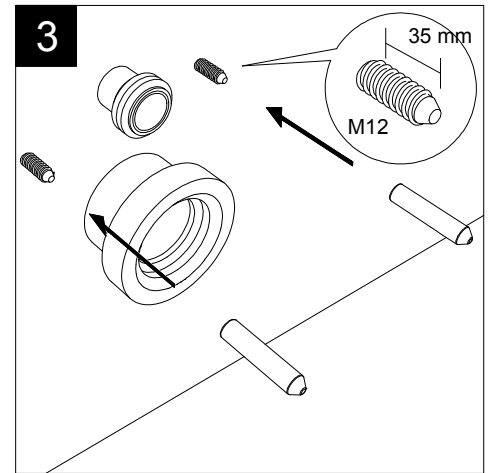

Guida all'installazione dei vasi sospesi con kit di fissaggio dal basso (cod. ACS40)

Serie: LIKE - BRIO - TOUCH - OZ - BOX - GLASS - TIME - FLUT - SPEED

Installation guide for wall-hung wc's with bottom fixing kit (cod. ACS40)

Series: LIKE - BRIO - TOUCH - OZ - BOX - GLASS - TIME - FLUT - SPEED

①