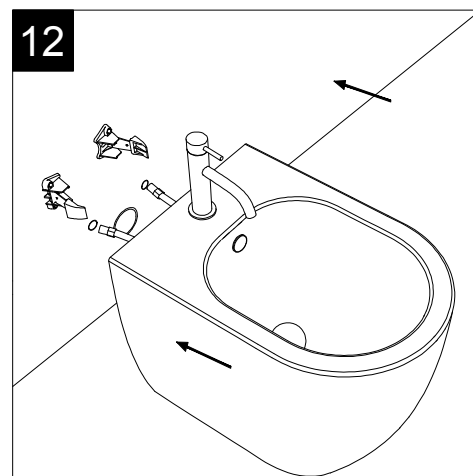

Guida all'installazione dei bidet a pavimento con kit di fissaggio a parete nascosto (cod. ACS51)

Serie: LIKE - BRIO - TOUCH - FLUT - SPEED

Installation guide for floor standing bidets with wall hidden fixing kit (cod. ACS51)

Series: LIKE - BRIO - TOUCH - FLUT - SPEED

②