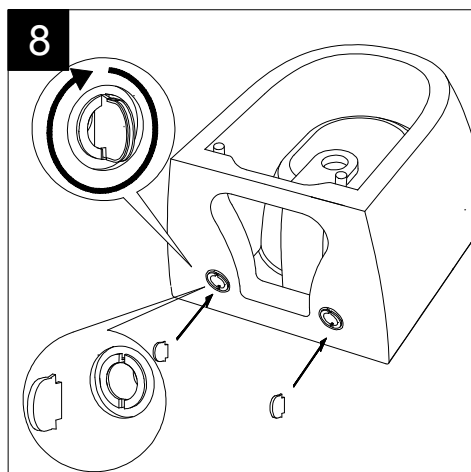

Guida all'installazione dei bidet sospesi con kit di fissaggio dal basso (cod. ACS40)

Serie: LIKE - BRIO - TOUCH - OZ - TIME - FLUT - SPEED

Installation Guide for wall-hung bidets with bottom fixing kit (cod. ACS40)

Series: LIKE - BRIO - TOUCH - OZ - TIME - FLUT - SPEED

①