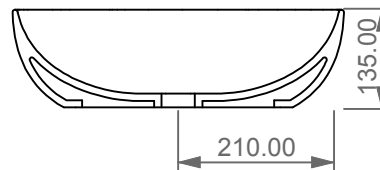

Installation guide for wall-hung wc's with bottom fixing kit (cod. ACS40)

Series: LIKE - BRIO - TOUCH - OZ - BOX - GLASS - TIME - FLUT - SPEED

②

Lavabo Easy rettangolare bordo fino, cm 60.
Easy Washbasin rectangular cm 60 thin edge.

FRONT

LEFT

SECTION

TOP

Designation Lavabo Easy rettangolare bordo fino, cm 60. Easy Washbasin rectangular cm 60 thin edge.

Scale 1:10

cod. EALAVRE60

This drawing including the respectedata may neither be duplicated nor modified nor altered without the consent of GSG Ceramic Design. The use of the data/technical drawings take place at users own risk and under exclusion of any liability of GSG Ceramic Design. The dimensions are not binding; products are subject to changes. Measurement shown may be subjected to small variations or are indicative.