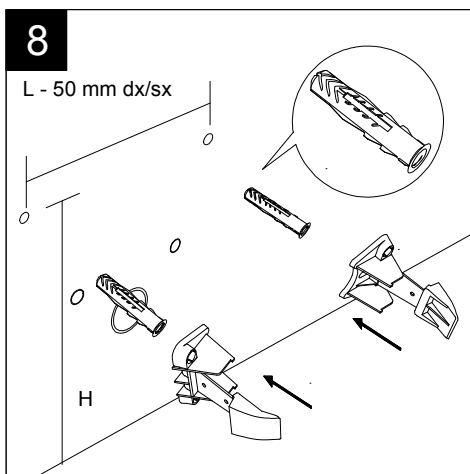

Guida all'installazione dei bidet a pavimento con kit di fissaggio a parete nascosto (cod. ACS51)

Serie: LIKE - BRIO - TOUCH - FLUT - SPEED

Installation guide for floor standing bidets with wall hidden fixing kit (cod. ACS51)

Series: LIKE - BRIO - TOUCH - FLUT - SPEED

①