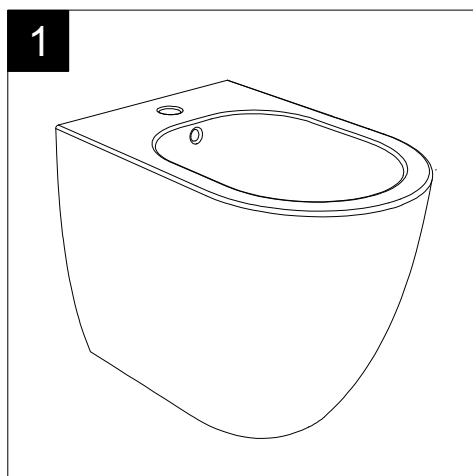

Guida all'installazione dei bidet a pavimento con kit di fissaggio a parete nascosto (cod. ACS51)

Serie: LIKE - BRIO - TOUCH - FLUT - SPEED

Installation guide for floor standing bidets with wall hidden fixing kit (cod. ACS51)

Series: LIKE - BRIO - TOUCH - FLUT - SPEED

①