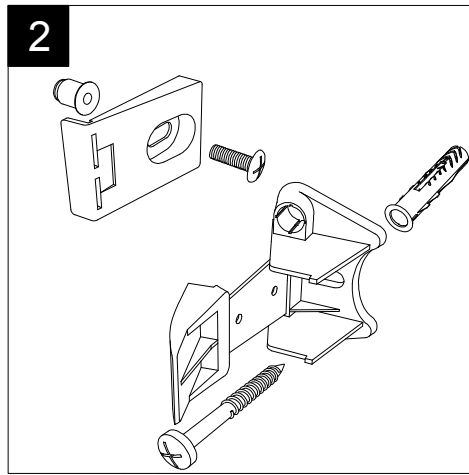

Guida all'installazione dei vasi a pavimento con kit di fissaggio a parete nascosto (cod. ACS51)

Serie: LIKE - BRIO - TOUCH - FLUT - SPEED

Installation guide for floor standing wc's with wall hidden fixing kit (cod. ACS51)

Serie: LIKE - BRIO - TOUCH - FLUT - SPEED

①