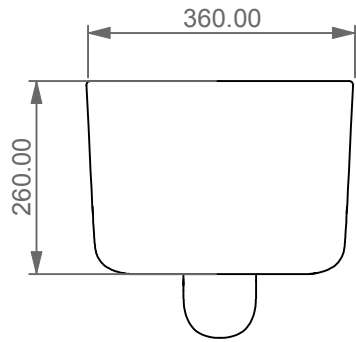

Serie: LIKE - BRIO - TOUCH - FLUT - SPEED

②

4

GSG
CERAMIC DESIGN

Vaso sospeso Brio senza brida
con sistema di scarico Smart Clean
Brio wc wall-hung rimless
with Smart Clean flushing system

FRONT

LEFT

TOP

REAR

SECTION

Designation
Vaso sospeso Brio senza brida
con sistema di scarico Smart Clean
Brio wc wall-hung rimless
with Smart Clean flushing system

Scale
1:10

cod. BRWCSO

GSG
CERAMIC DESIGN

This drawing including the respected data may neither be duplicated nor modified nor altered without the consent of GSG Ceramic Design. The use of the data/technical drawings take place at users own risk and under exclusion of any liability of GSG Ceramic Design. The dimensions are not binding; products are subject to changes. Measurement shown may be subjected to small variations or are indicative.