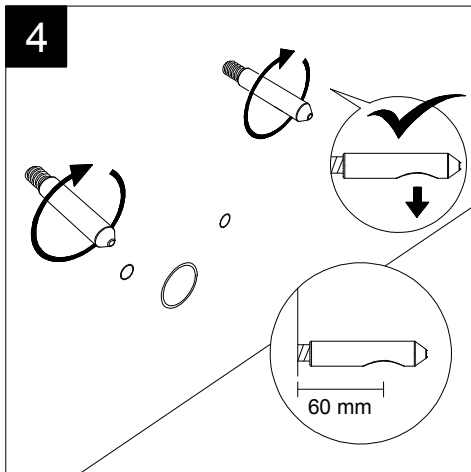

Guida all'installazione dei bidet sospesi con kit di fissaggio dal basso (cod. ACS40)

Serie: LIKE - BRIO - TOUCH - OZ - TIME - FLUT - SPEED

Installation Guide for wall-hung bidets with bottom fixing kit (cod. ACS40)

Series: LIKE - BRIO - TOUCH - OZ - TIME - FLUT - SPEED

①