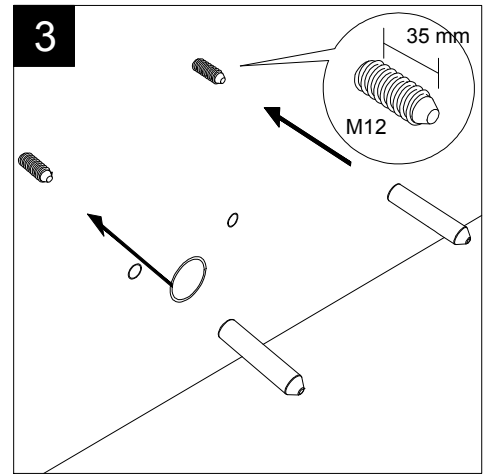

GSG

CERAMIC DESIGN

Bidet sospeso Brio monoforo
(senza foro su richiesta).
Brio bidet wall-hungmone hole
(no hole on request).

FRONT

LEFT

TOP

REAR

SECTION

Designation Bidet sospeso Brio monoforo (senza foro su richiesta). Brio bidet wall-hungmone hole (no hole on request).	
Scale 1:10	
cod. BRBISO	This drawing including the respected data may neither be duplicated nor modified nor altered without the consent of GSG Ceramic Design. The use of the data/technical drawings take place at users own risk and under exclusion of any liability of GSG Ceramic Design. The dimensions are not binding; products are subject to changes. Measurement shown may be subjected to small variations or are indicative.

Guida all'installazione dei bidet sospesi con kit di fissaggio dal basso (cod. ACS40)

Serie: LIKE - BRIO - TOUCH - OZ - TIME - FLUT - SPEED

Installation Guide for wall-hung bidets with bottom fixing kit (cod. ACS40)

Series: LIKE - BRIO - TOUCH - OZ - TIME - FLUT - SPEED

①

Guida all'installazione dei bidet sospesi con kit di fissaggio dal basso (cod. ACS40)

Serie: LIKE - BRIO - TOUCH - OZ - TIME - FLUT - SPEED

Installation Guide for wall-hung bidets with bottom fixing kit (cod. ACS40)