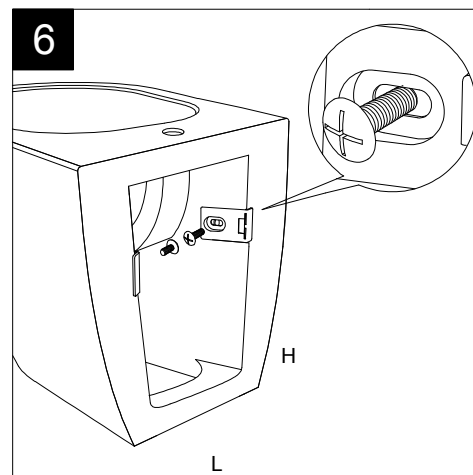

Guida all'installazione dei bidet a pavimento con kit di fissaggio a parete nascosto (cod. ACS51)

Serie: LIKE - BRIO - TOUCH - FLUT - SPEED

Installation guide for floor standing bidets with wall hidden fixing kit (cod. ACS51)

Series: LIKE - BRIO - TOUCH - FLUT - SPEED

①