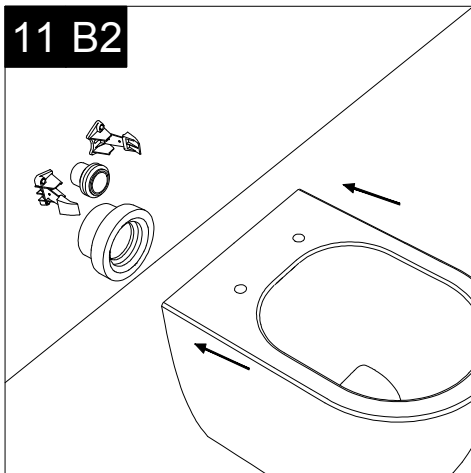

Guida all'installazione dei vasi a pavimento con kit di fissaggio a parete nascosto (cod. ACS51)

Serie: LIKE - BRIO - TOUCH - FLUT - SPEED

Installation guide for floor standing wc's with wall hidden fixing kit (cod. ACS51)

Serie: LIKE - BRIO - TOUCH - FLUT - SPEED

②

4