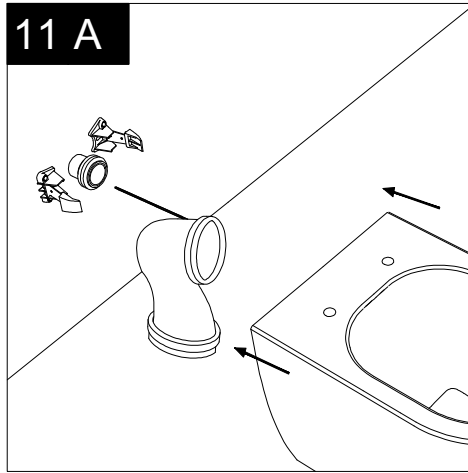

Guida all'installazione dei vasi a pavimento con kit di fissaggio a parete nascosto (cod. ACS51)

Serie: LIKE - BRIO - TOUCH - FLUT - SPEED

Installation guide for floor standing wc's with wall hidden fixing kit (cod. ACS51)

Serie: LIKE - BRIO - TOUCH - FLUT - SPEED

②

4