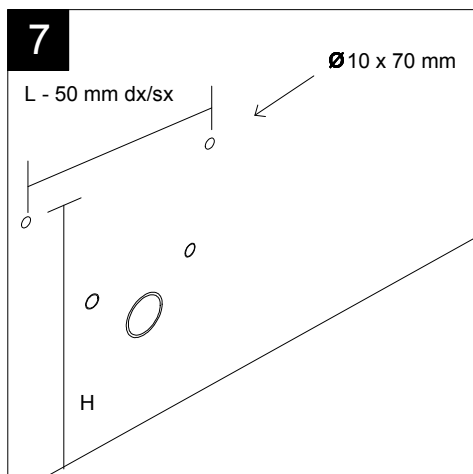

Guida all'installazione dei bidet a pavimento con kit di fissaggio a parete nascosto (cod. ACS51)

Serie: LIKE - BRIO - TOUCH - FLUT - SPEED

Installation guide for floor standing bidets with wall hidden fixing kit (cod. ACS51)

Series: LIKE - BRIO - TOUCH - FLUT - SPEED

①