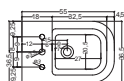

Art. 0152
Vaso Broadway
Broadway wc