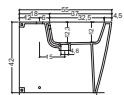

Art. 0752
Bidet Broadway wall hung bidet bowl