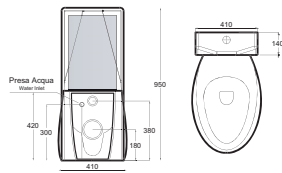

Art. 0352
Cassetta monoblocco a colonna
per vaso a terra.
Column cistern monoblock for
wc back to wall.