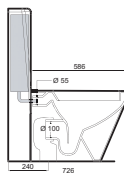

Art. 0352
Cassetta monoblocco a colonna
per vaso a terra.
Column cistern monoblock for
wc back to wall.