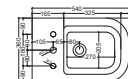

Art. 0752
Bidet Broadway wall hung bidet bowl