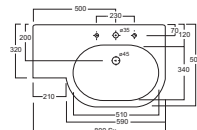

Art. 0552
Bidet Broadway
Broadway bidet

Art. 0752
Bidet Broadway wall hung bidet bowl