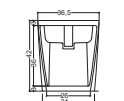

Art. 0552
Bidet Broadway
Broadway bidet