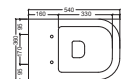

Art. 0752
Bidet Broadway wall hung bidet bowl