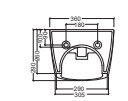

Art. 0752
Bidet Broadway wall hung bidet bowl