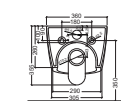

Art. 0752
Bidet Broadway wall hung bidet bowl