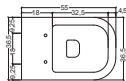

Art. 0152
Vaso Broadway
Broadway wc