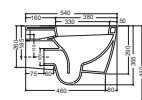

Art. 0752
Bidet Broadway wall hung bidet bowl