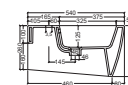

Art. 0752
Bidet Broadway wall hung bidet bowl