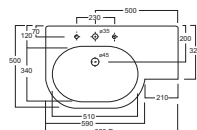

Art. 0552
Bidet Broadway
Broadway bidet

Art. 0752
Bidet Broadway wall hung bidet bowl