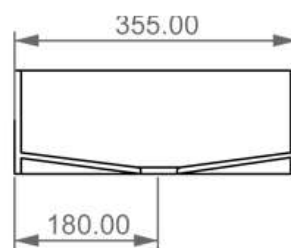

LAVABO IN VETRO 120 CM
Glass

Cod. GLLA120

Misure: 120x35.5xh.12 cm

LEFT

SECTION