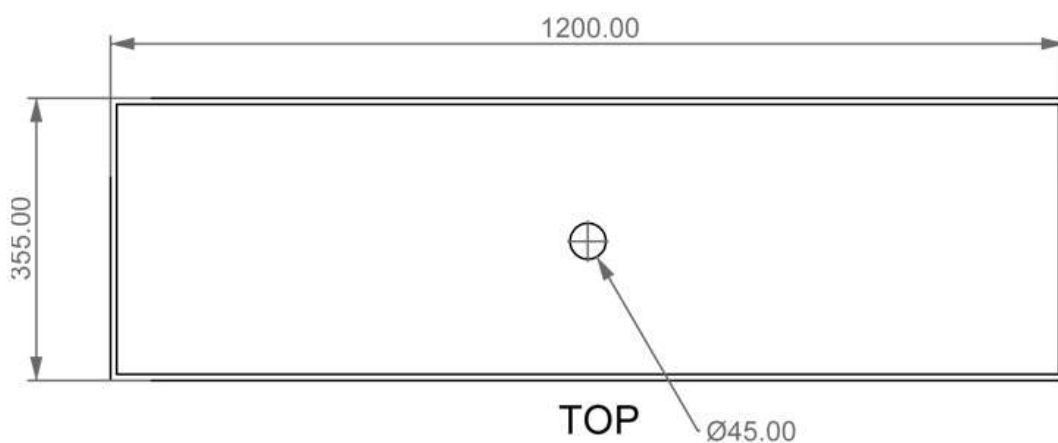

LAVABO IN VETRO 120 CM
Glass

Cod. GLLA120

Misure: 120x35.5xh.12 cm

LEFT

SECTION