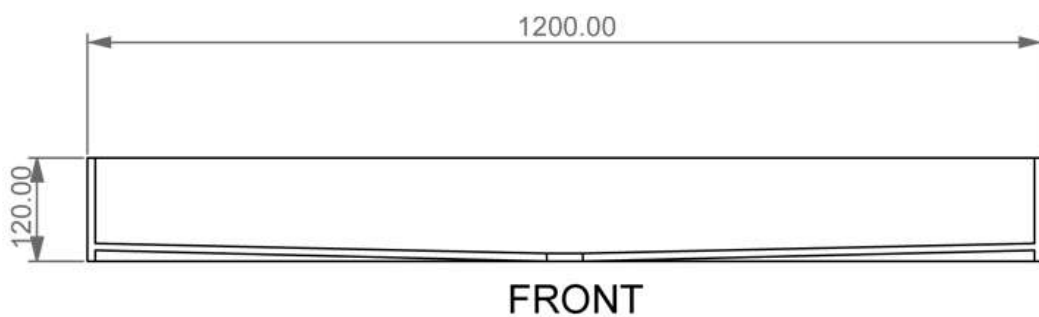

LAVABO IN VETRO 120 CM
Glass

Cod. GLLA120

Misure: 120x35.5xh.12 cm

LEFT

SECTION