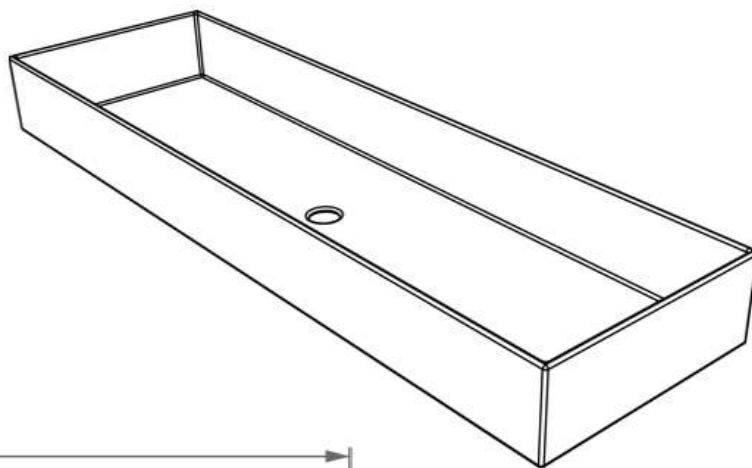

LAVABO IN VETRO 120 CM
Glass

Cod. GLLA120

Misure: 120x35.5xh.12 cm

LEFT

SECTION