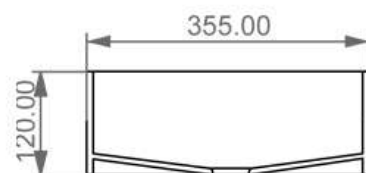

LAVABO IN VETRO 120 CM
Glass

Cod. GLLA120

Misure: 120x35.5xh.12 cm

LEFT

SECTION