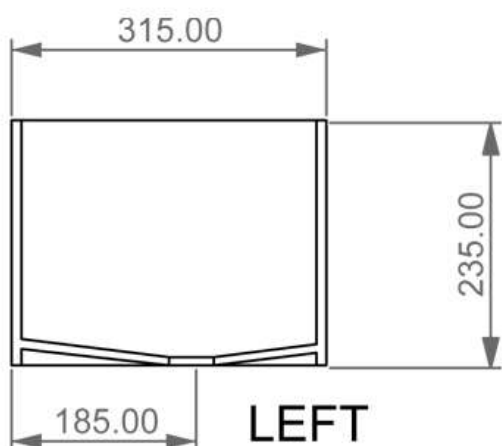

LAVABO IN VETRO 31 CM
Glass

Cod. GLLA31

Misure: 31.5x31.5xh23.5 cm

FRONT

LEFT

TOP