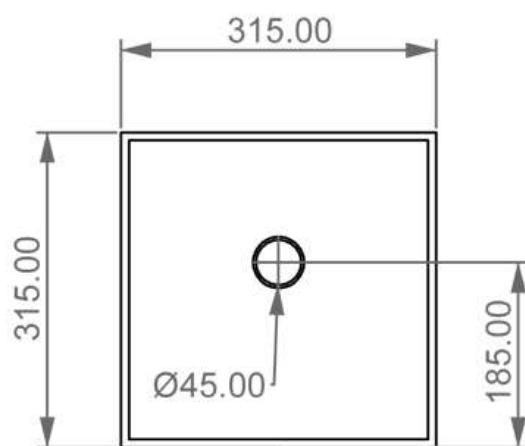

LAVABO IN VETRO 31 CM
Glass

Cod. GLLA31

Misure: 31.5x31.5xh23.5 cm

FRONT

LEFT

TOP