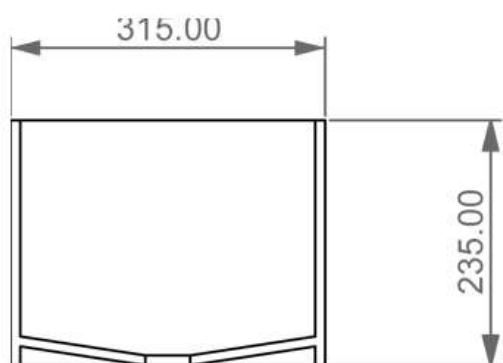

LAVABO IN VETRO 31 CM
Glass

Cod. GLLA31

Misure: 31.5x31.5xh23.5 cm

FRONT

LEFT

TOP