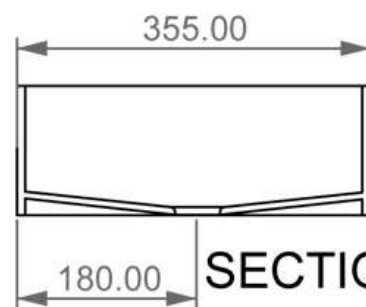

LAVABO IN VETRO 60 CM
Glass

Cod. GLLA60

Misure: 60x35.5xh12 cm

FRONT

LEFT

TOP

Ø45.00

SECTION