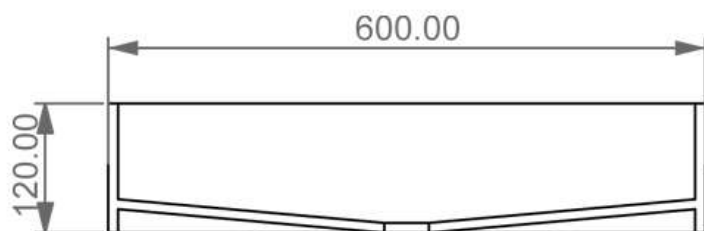

LAVABO IN VETRO 60 CM
Glass

Cod. GLLA60

Misure: 60x35.5xh12 cm

FRONT

LEFT

TOP

Ø45.00

SECTION