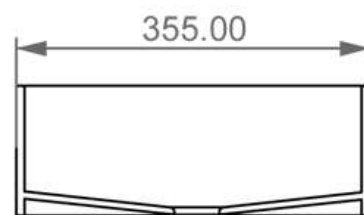

LAVABO IN VETRO 60 CM
Glass

Cod. GLLA60

Misure: 60x35.5xh12 cm

FRONT

LEFT

TOP

Ø45.00

SECTION