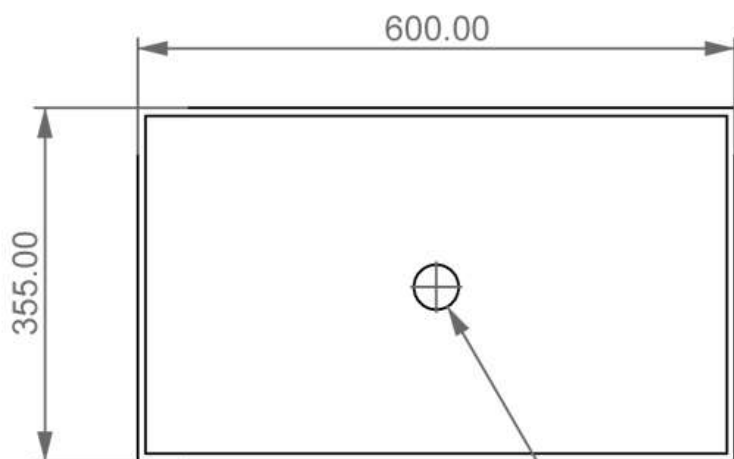

LAVABO IN VETRO 60 CM
Glass

Cod. GLLA60

Misure: 60x35.5xh12 cm

FRONT

LEFT

TOP

Ø45.00

SECTION