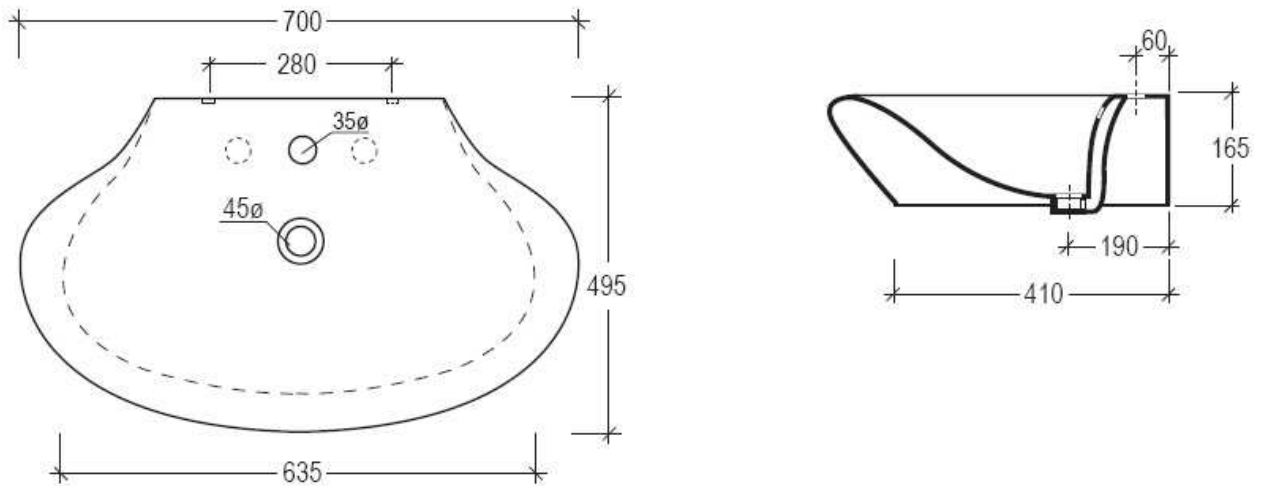

Touch

Lavabo Touch monoforo cm 70 appoggio o sospeso

Countertop or wall-hung washbasin Touch one hole cm 70

code:TOLAV70