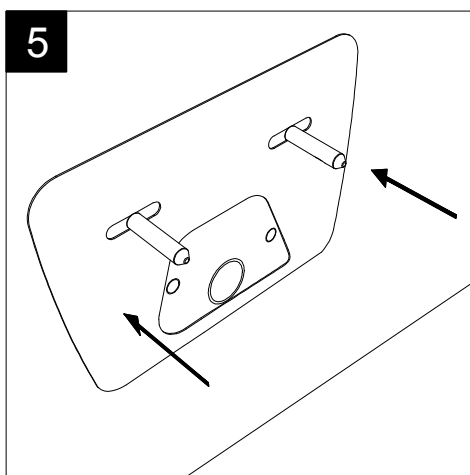

Guida all'installazione dei bidet sospesi con kit di fissaggio dal basso (cod. ACS40)

Serie: LIKE - BRIO - TOUCH - OZ - TIME - FLUT - SPEED

Installation Guide for wall-hung bidets with bottom fixing kit (cod. ACS40)

Series: LIKE - BRIO - TOUCH - OZ - TIME - FLUT - SPEED

1