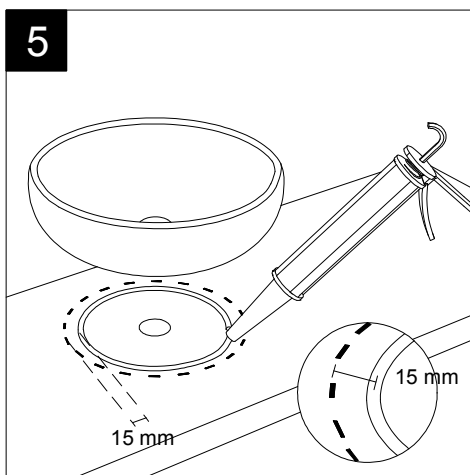

Guida all'installazione dei lavabi d'appoggio centro-piano.

Serie: EASY - ZENITH - LIKE - TOUCH - BOX - TIME - RING - FLUT

Installation guide for free standing countertop washbasins.

Series: EASY - ZENITH - LIKE - TOUCH - BOX - TIME - RING - FLUT