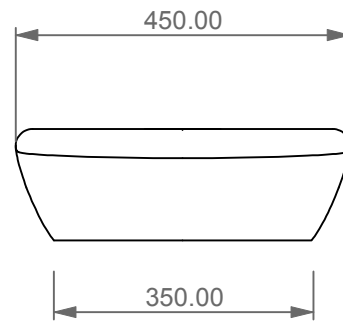

Series: LIKE - BRIO - TOUCH - FLUT - SPEED

②

LEFT

FRONT

GSGI
CERAMIC DESIGN

Lavabo Touch cm 90 senza foro
Touch Washbasin cm 90 no hole

TOP

SECTION