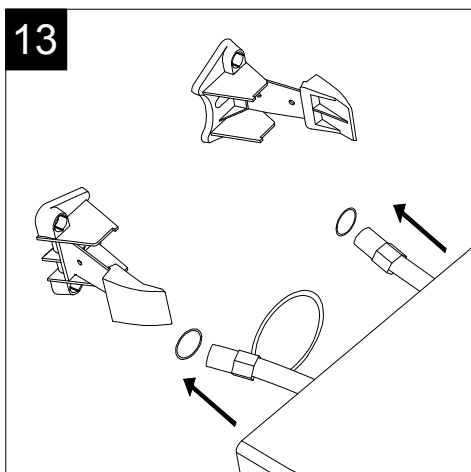

Guida all'istallazione dei bidet a pavimento con kit di fissaggio a parete nascosto (cod. ACS51)

Serie: LIKE - BRIO - TOUCH - FLUT - SPEED

Installation guide for floor standing bidets with wall hidden fixing kit (cod. ACS51)

Series: LIKE - BRIO - TOUCH - FLUT - SPEED

②