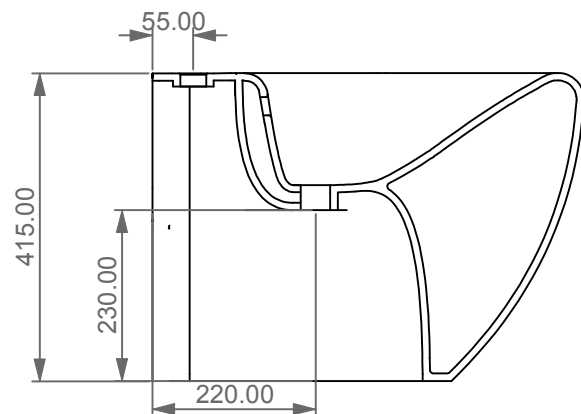

FRONT

LEFT

GSG
CERAMIC DESIGN

Bidet a terra Touch monoforo
(senza foro su richiesta)
Touch bidet back to wall one hole
(no hole on request)

TOP

REAR

SECTION

Designation
Bidet a terra Touch monoforo
(senza foro su richiesta)
Touch bidet back to wall one hole
(no hole on request)

Scale
1:10

cod. TOBI01

GSG
CERAMIC DESIGN

This drawing including the respected data may neither be duplicated nor modified nor altered without the consent of GSG Ceramic Design. The use of the data/technical drawings take place at users own risk and under exclusion of any liability of GSG Ceramic Design. The dimensions are not binding; products are subject to changes. Measurement shown may be subjected to small variations or are indicative.

Designation	
Lavabo Touch cm 90 senza foro Touch Washbasin cm 90 no hole	
Scale 1:10	
cod. TOLAV90	<p>This drawing including the respectedata may neither be duplicated nor modified nor altered without the consent of GSG Ceramic Design. The use of the data/technical drawings take place at users own risk and under exclusion of any liability of GSG Ceramic Design. The dimensions are not binding; products are subject to changes. Measurement shown may be subjected to small variations or are indicative.</p>