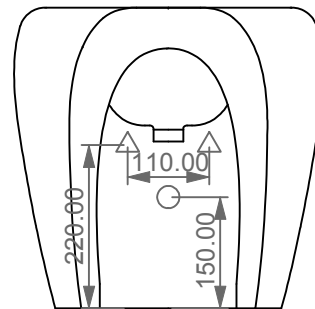

FRONT

LEFT

GSG
CERAMIC DESIGN

Bidet a terra Touch monoforo
(senza foro su richiesta)
Touch bidet back to wall one hole
(no hole on request)

TOP

REAR

SECTION

Designation
Bidet a terra Touch monoforo
(senza foro su richiesta)
Touch bidet back to wall one hole
(no hole on request)

Scale
1:10

cod. TOBI01

GSG
CERAMIC DESIGN

This drawing including the respected data may neither be duplicated nor modified nor altered without the consent of GSG Ceramic Design. The use of the data/technical drawings take place at users own risk and under exclusion of any liability of GSG Ceramic Design. The dimensions are not binding; products are subject to changes. Measurement shown may be subjected to small variations or are indicative.

Designation	
Lavabo Touch cm 90 senza foro Touch Washbasin cm 90 no hole	
Scale 1:10	
cod. TOLAV90	<p>This drawing including the respectedata may neither be duplicated nor modified nor altered without the consent of GSG Ceramic Design. The use of the data/technical drawings take place at users own risk and under exclusion of any liability of GSG Ceramic Design. The dimensions are not binding; products are subject to changes. Measurement shown may be subjected to small variations or are indicative.</p>