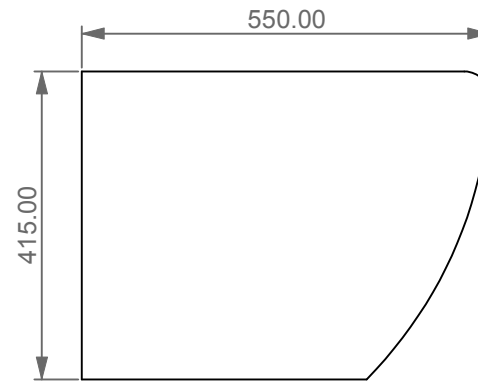

LEFT

GSG
CERAMIC DESIGN

Vaso a terra Touch scarico a parete
convertibile a pavimento con curva tecnica
Touch wc back to wall, wall drain suitable
for floor drain with technical elbow