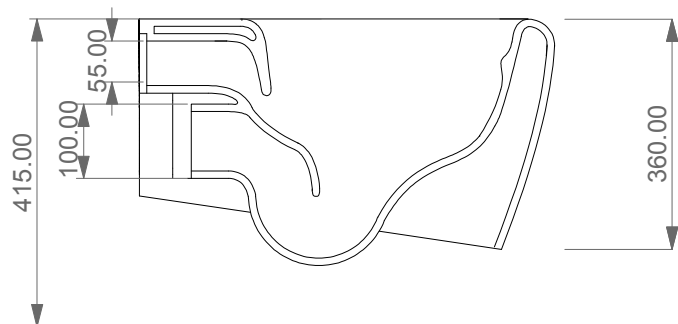

TOP

SECTION

*In caso di installazione con struttura autoportante
Geberit è necessario il kit di rinforzo per wc con altezza ridotta.

*In case of installation with recessed structure self-supporting
for wall-hung wc Geberit is needed the reinforcing kit for wc with reduced height.

Designation Vaso sospeso Touch senza brida con sistema di scarico Smart Clean Touch wc wall-hung rimless with Smart Clean flushing system	
Scale 1:10	This drawing including the respected data may neither be duplicated nor modified nor altered without the consent of GSG Ceramic Design. The use of the data/technical drawings take place at users own risk and under exclusion of any liability of GSG Ceramic Design. The dimensions are not binding; products are subject to changes. Measurement shown may be subjected to small variations or are indicative.
cod. TOWCSOSC