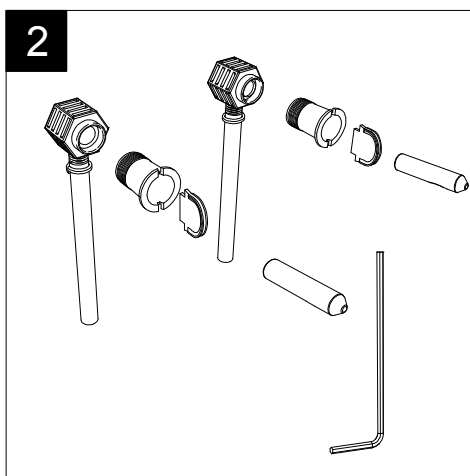

Guida all'installazione dei bidet sospesi con kit di fissaggio dal basso (cod. ACS40)

Serie: LIKE - BRIO - TOUCH - OZ - TIME - FLUT - SPEED

Installation Guide for wall-hung bidets with bottom fixing kit (cod. ACS40)

Series: LIKE - BRIO - TOUCH - OZ - TIME - FLUT - SPEED

1