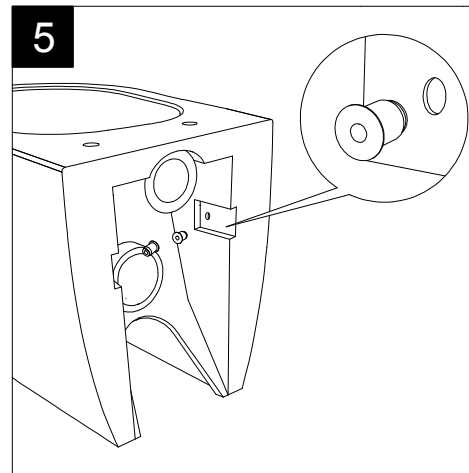

Guida all'installazione dei vasi a pavimento con kit di fissaggio a parete nascosto (cod. ACS51)

Serie: LIKE - BRIO - TOUCH - FLUT - SPEED

Installation guide for floor standing wc's with wall hidden fixing kit (cod. ACS51)

Serie: LIKE - BRIO - TOUCH - FLUT - SPEED

①