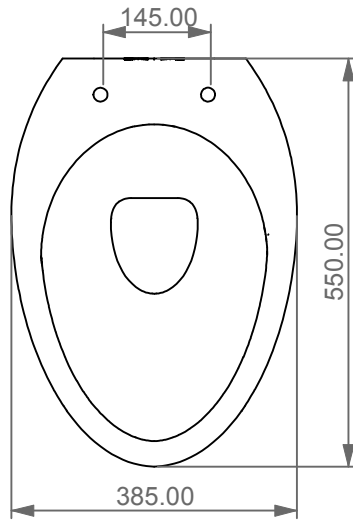

GSG
CERAMIC DESIGN

Vaso a terra Touch scarico a parete
convertibile a pavimento con curva tecnica
Touch wc back to wall, wall drain suitable
for floor drain with technical elbow

TOP

Con connessione eccentrica per scarico a suolo.
With outlying drainage connector for floor trap.

Designation
Vaso a terra Touch scarico a parete
convertibile a pavimento con curva tecnica
Touch wc back to wall, wall drain suitable
for floor drain with technical elbow

Scale
1:10

cod. TOWC01SC

GSG
CERAMIC DESIGN

This drawing including the respected data may neither be duplicated nor modified nor altered without the consent of GSG Ceramic Design. The use of the data/technical drawings take place at users own risk and under exclusion of any liability of GSG Ceramic Design. The dimensions are not binding; products are subject to changes. Measurement shown may be subjected to small variations or are indicative.