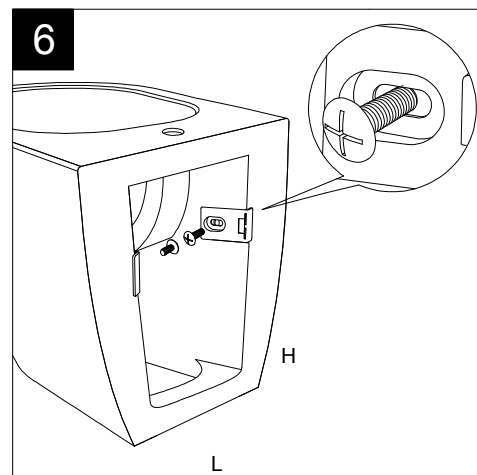

Guida all'installazione dei bidet a pavimento con kit di fissaggio a parete nascosto (cod. ACS51)

Serie: LIKE - BRIO - TOUCH - FLUT - SPEED

Installation guide for floor standing bidets with wall hidden fixing kit (cod. ACS51)

Series: LIKE - BRIO - TOUCH - FLUT - SPEED

①