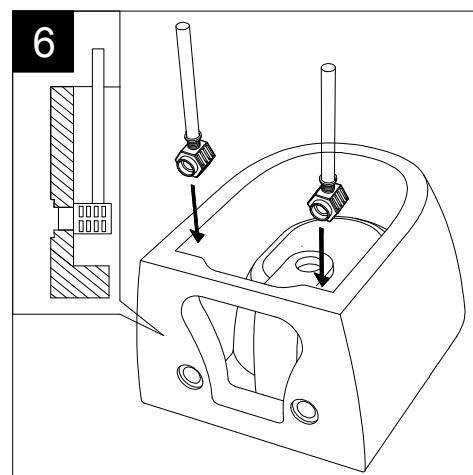

Guida all'installazione dei bidet sospesi con kit di fissaggio dal basso (cod. ACS40)

Serie: LIKE - BRIO - TOUCH - OZ - TIME - FLUT - SPEED

Installation Guide for wall-hung bidets with bottom fixing kit (cod. ACS40)

Series: LIKE - BRIO - TOUCH - OZ - TIME - FLUT - SPEED

1