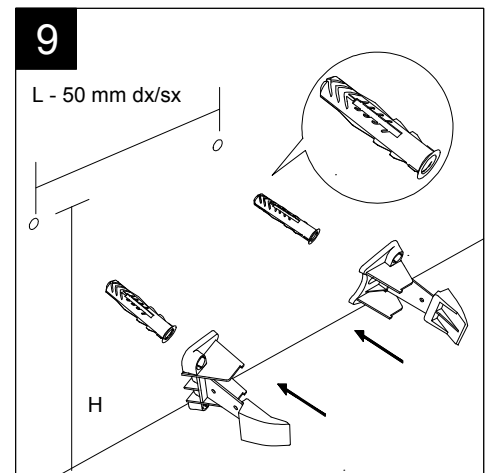

Guida all'installazione dei vasi a pavimento con kit di fissaggio a parete nascosto (cod. ACS51)

Serie: LIKE - BRIO - TOUCH - FLUT - SPEED

Installation guide for floor standing wc's with wall hidden fixing kit (cod. ACS51)

Serie: LIKE - BRIO - TOUCH - FLUT - SPEED

①