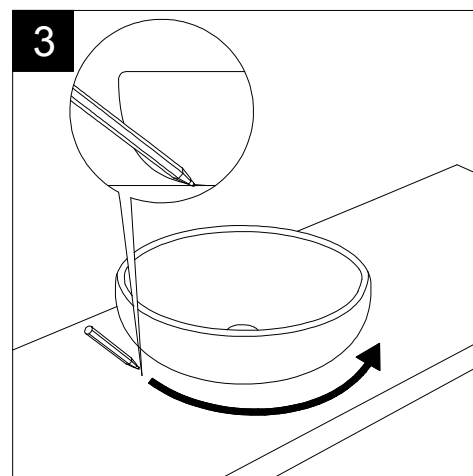

Guida all'installazione dei lavabi d'appoggio centro-piano.

Serie: EASY - ZENITH - LIKE - TOUCH - BOX - TIME - RING - FLUT

Installation guide for free standing countertop washbasins.

Series: EASY - ZENITH - LIKE - TOUCH - BOX - TIME - RING - FLUT