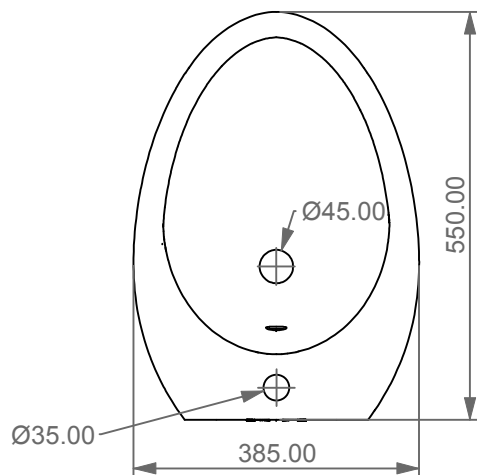

FRONT

LEFT

GSG
CERAMIC DESIGN

Bidet a terra Touch monoforo
(senza foro su richiesta)
Touch bidet back to wall one hole
(no hole on request)

TOP

REAR

SECTION

Designation
Bidet a terra Touch monoforo
(senza foro su richiesta)
Touch bidet back to wall one hole
(no hole on request)

Scale
1:10

cod. TOBI01

GSG
CERAMIC DESIGN

This drawing including the respected data may neither be duplicated nor modified nor altered without the consent of GSG Ceramic Design. The use of the data/technical drawings take place at users own risk and under exclusion of any liability of GSG Ceramic Design. The dimensions are not binding; products are subject to changes. Measurement shown may be subjected to small variations or are indicative.