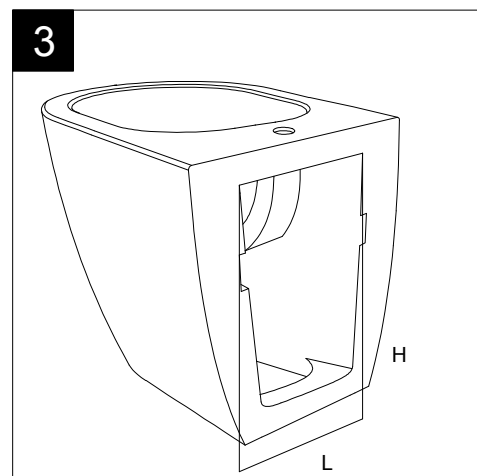

Guida all'installazione dei bidet a pavimento con kit di fissaggio a parete nascosto (cod. ACS51)

Serie: LIKE - BRIO - TOUCH - FLUT - SPEED

Installation guide for floor standing bidets with wall hidden fixing kit (cod. ACS51)

Series: LIKE - BRIO - TOUCH - FLUT - SPEED

①