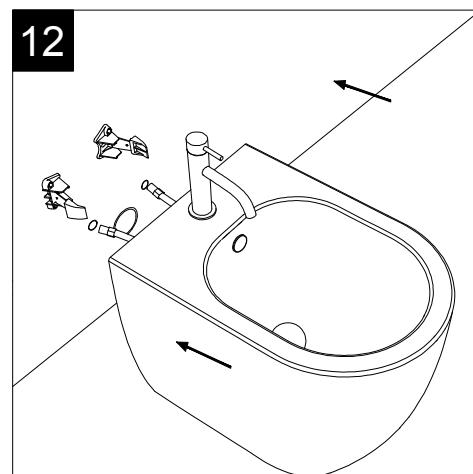

Guida all'istallazione dei bidet a pavimento con kit di fissaggio a parete nascosto (cod. ACS51)

Serie: LIKE - BRIO - TOUCH - FLUT - SPEED

Installation guide for floor standing bidets with wall hidden fixing kit (cod. ACS51)

Series: LIKE - BRIO - TOUCH - FLUT - SPEED

②