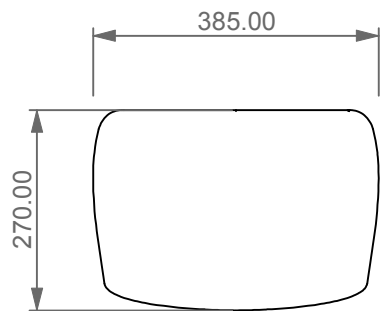

Designation Vaso sospeso Touch senza brida con sistema di scarico Smart Clean Touch wc wall-hung rimless with Smart Clean flushing system	
Scale 1:10	This drawing including the respected data may neither be duplicated nor modified nor altered without the consent of GSG Ceramic Design. The use of the data/technical drawings take place at users own risk and under exclusion of any liability of GSG Ceramic Design. The dimensions are not binding; products are subject to changes. Measurement shown may be subjected to small variations or are indicative.
cod. TOWCSOSC	