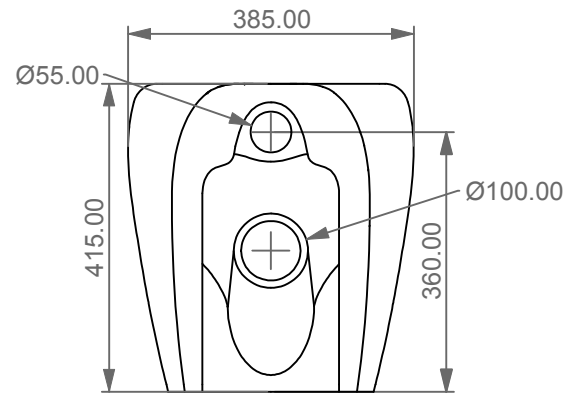

FRONT

LEFT

GSG
CERAMIC DESIGN

Vaso a terra Touch scarico a parete
convertibile a pavimento con curva tecnica
Touch wc back to wall, wall drain suitable
for floor drain with technical elbow

TOP

REAR

SECTION

Con connessione eccentrica per scarico a suolo.
With outlying drainage connector for floor trap.