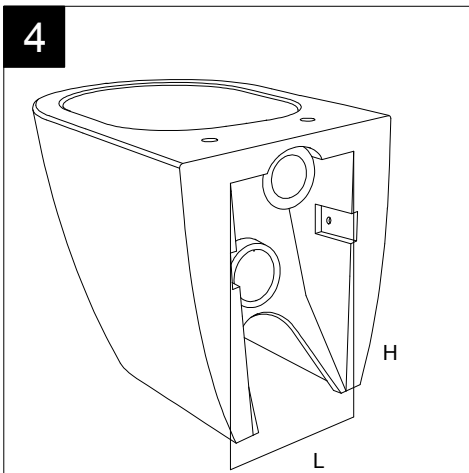

Guida all'installazione dei vasi a pavimento con kit di fissaggio a parete nascosto (cod. ACS51)

Serie: LIKE - BRIO - TOUCH - FLUT - SPEED

Installation guide for floor standing wc's with wall hidden fixing kit (cod. ACS51)

Serie: LIKE - BRIO - TOUCH - FLUT - SPEED

①