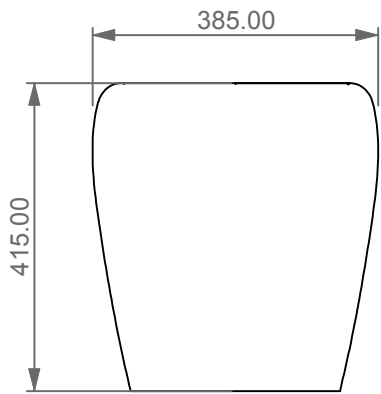

FRONT

GSG
CERAMIC DESIGN

Vaso a terra Touch scarico a parete
convertibile a pavimento con curva tecnica
Touch wc back to wall, wall drain suitable
for floor drain with technical elbow

Con connessione eccentrica per scarico a suolo.
With outlying drainage connector for floor trap.

Designation
Vaso a terra Touch scarico a parete
convertibile a pavimento con curva tecnica
Touch wc back to wall, wall drain suitable
for floor drain with technical elbow

Scale
1:10

cod. TOWC01SC

GSG
CERAMIC DESIGN

This drawing including the respected data may neither be duplicated nor modified nor altered without the consent of GSG Ceramic Design. The use of the data/technical drawings take place at users own risk and under exclusion of any liability of GSG Ceramic Design. The dimensions are not binding; products are subject to changes. Measurement shown may be subjected to small variations or are indicative.