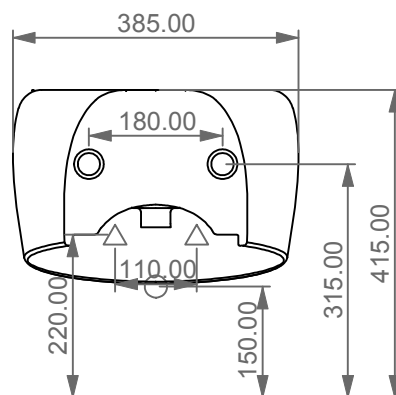

GSG
CERAMIC DESIGN

Bidet sospeso Touch
monoforo (senza foro su richiesta)
Touch bidet wall hung
one hole (no hole on request)

FRONT

LEFT

TOP

Designation
Bidet sospeso Touch
monoforo (senza foro su richiesta)
Touch bidet wall hung
one hole (no hole on request)

Scale
1:10

cod. TOBISO

GSG
CERAMIC DESIGN

This drawing including the respected data may neither be duplicated nor modified nor altered without the consent of GSG Ceramic Design. The use of the data/technical drawings take place at users own risk and under exclusion of any liability of GSG Ceramic Design. The dimensions are not binding; products are subject to changes. Measurement shown may be subjected to small variations or are indicative.