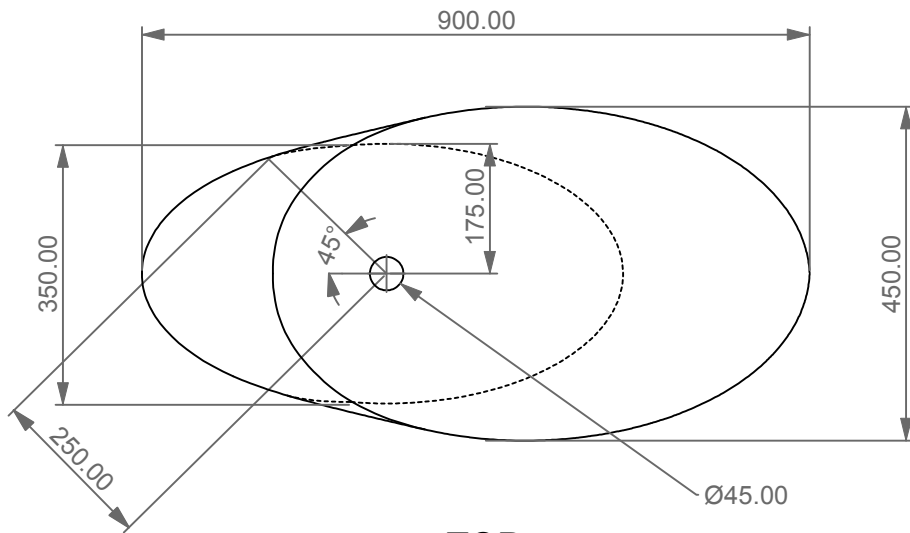

Series: LIKE - BRIO - TOUCH - FLUT - SPEED

②

LEFT

FRONT

GSGI
CERAMIC DESIGN

Lavabo Touch cm 90 senza foro
Touch Washbasin cm 90 no hole

TOP

SECTION

Designation	
Lavabo Touch cm 90 senza foro Touch Washbasin cm 90 no hole	
Scale 1:10	
cod. TOLAV90	<p>This drawing including the respectedata may neither be duplicated nor modified nor altered without the consent of GSG Ceramic Design. The use of the data/technical drawings take place at users own risk and under exclusion of any liability of GSG Ceramic Design. The dimensions are not binding; products are subject to changes. Measurement shown may be subjected to small variations or are indicative.</p>