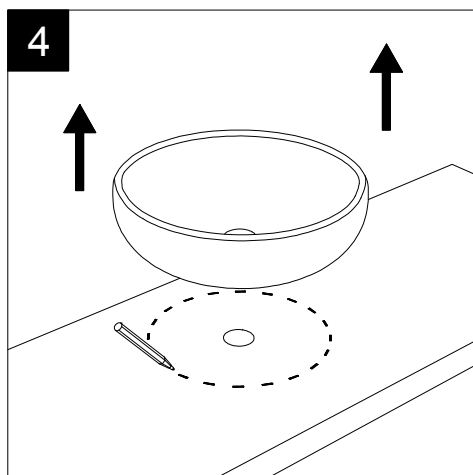

Guida all'installazione dei lavabi d'appoggio centro-piano.

Serie: EASY - ZENITH - LIKE - TOUCH - BOX - TIME - RING - FLUT

Installation guide for free standing countertop washbasins.

Series: EASY - ZENITH - LIKE - TOUCH - BOX - TIME - RING - FLUT