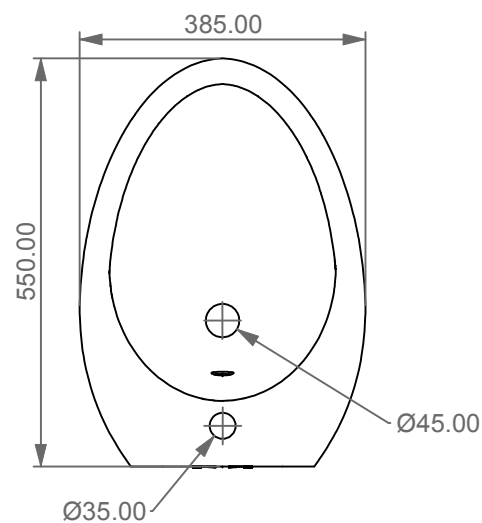

Designation Vaso sospeso Touch senza brida con sistema di scarico Smart Clean Touch wc wall-hung rimless with Smart Clean flushing system	
Scale 1:10	This drawing including the respected data may neither be duplicated nor modified nor altered without the consent of GSG Ceramic Design. The use of the data/technical drawings take place at users own risk and under exclusion of any liability of GSG Ceramic Design. The dimensions are not binding; products are subject to changes. Measurement shown may be subjected to small variations or are indicative.
cod. TOWCSOSC	

GSG
CERAMIC DESIGN

Bidet sospeso Touch
monoforo (senza foro su richiesta)
Touch bidet wall hung
one hole (no hole on request)

FRONT

LEFT

TOP

REAR

SECTION

Designation
Bidet sospeso Touch
monoforo (senza foro su richiesta)
Touch bidet wall hung
one hole (no hole on request)