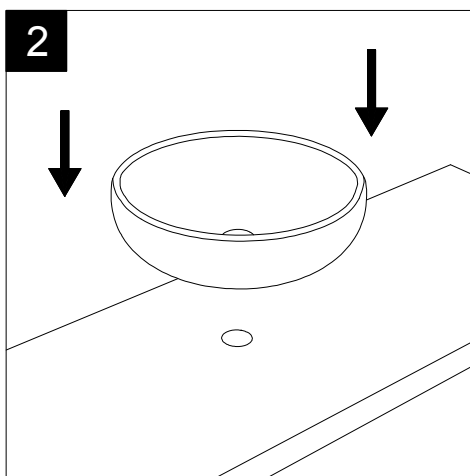

Guida all'installazione dei lavabi d'appoggio centro-piano.

Serie: EASY - ZENITH - LIKE - TOUCH - BOX - TIME - RING - FLUT

Installation guide for free standing countertop washbasins.

Series: EASY - ZENITH - LIKE - TOUCH - BOX - TIME - RING - FLUT