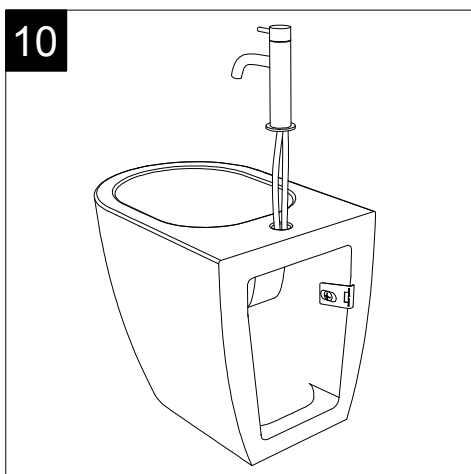

Guida all'istallazione dei bidet a pavimento con kit di fissaggio a parete nascosto (cod. ACS51)

Serie: LIKE - BRIO - TOUCH - FLUT - SPEED

Installation guide for floor standing bidets with wall hidden fixing kit (cod. ACS51)

Series: LIKE - BRIO - TOUCH - FLUT - SPEED

②