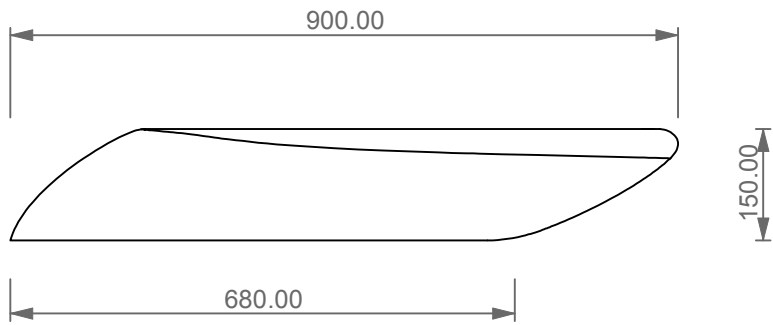

Series: LIKE - BRIO - TOUCH - FLUT - SPEED

②

LEFT

FRONT

GSGI
CERAMIC DESIGN

Lavabo Touch cm 90 senza foro
Touch Washbasin cm 90 no hole

TOP

SECTION

Designation	
Lavabo Touch cm 90 senza foro Touch Washbasin cm 90 no hole	
Scale 1:10	
cod. TOLAV90	<p>This drawing including the respectedata may neither be duplicated nor modified nor altered without the consent of GSG Ceramic Design. The use of the data/technical drawings take place at users own risk and under exclusion of any liability of GSG Ceramic Design. The dimensions are not binding; products are subject to changes. Measurement shown may be subjected to small variations or are indicative.</p>