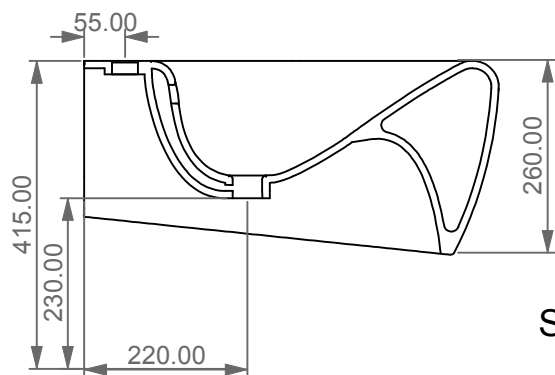

Designation Vaso sospeso Touch senza brida con sistema di scarico Smart Clean Touch wc wall-hung rimless with Smart Clean flushing system	
Scale 1:10	This drawing including the respected data may neither be duplicated nor modified nor altered without the consent of GSG Ceramic Design. The use of the data/technical drawings take place at users own risk and under exclusion of any liability of GSG Ceramic Design. The dimensions are not binding; products are subject to changes. Measurement shown may be subjected to small variations or are indicative.
cod. TOWCSOSC	

GSG
CERAMIC DESIGN

Bidet sospeso Touch
monoforo (senza foro su richiesta)
Touch bidet wall hung
one hole (no hole on request)

FRONT

LEFT

TOP

REAR

SECTION

Designation
Bidet sospeso Touch
monoforo (senza foro su richiesta)
Touch bidet wall hung
one hole (no hole on request)

Scale
1:10

cod. TOBISO

GSG
CERAMIC DESIGN

This drawing including the respected data may neither be duplicated nor modified nor altered without the consent of GSG Ceramic Design. The use of the data/technical drawings take place at users own risk and under exclusion of any liability of GSG Ceramic Design. The dimensions are not binding; products are subject to changes. Measurement shown may be subjected to small variations or are indicative.