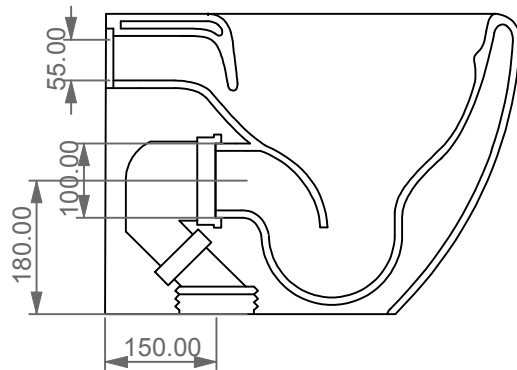

Guida all'installazione dei lavabi d'appoggio centro-piano.

Serie: EASY - ZENITH - LIKE - TOUCH - BOX - TIME - RING - FLUT

Installation guide for free standing countertop washbasins.

Series: EASY - ZENITH - LIKE - TOUCH - BOX - TIME - RING - FLUT

FRONT

LEFT

GSG
CERAMIC DESIGN

Vaso a terra Touch scarico a parete
convertibile a pavimento con curva tecnica
Touch wc back to wall, wall drain suitable
for floor drain with technical elbow

TOP

REAR

SECTION

Con connessione eccentrica per scarico a suolo.
With outlying drainage connector for floor trap.

Designation
Vaso a terra Touch scarico a parete
convertibile a pavimento con curva tecnica
Touch wc back to wall, wall drain suitable
for floor drain with technical elbow

Scale
1:10

cod. TOWC01SC

GSG
CERAMIC DESIGN