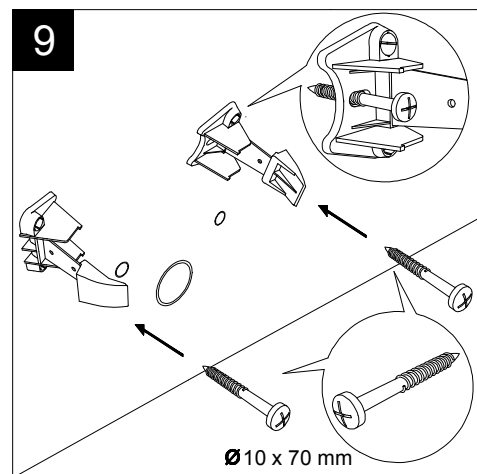

Guida all'installazione dei bidet a pavimento con kit di fissaggio a parete nascosto (cod. ACS51)

Serie: LIKE - BRIO - TOUCH - FLUT - SPEED

Installation guide for floor standing bidets with wall hidden fixing kit (cod. ACS51)

Series: LIKE - BRIO - TOUCH - FLUT - SPEED

①