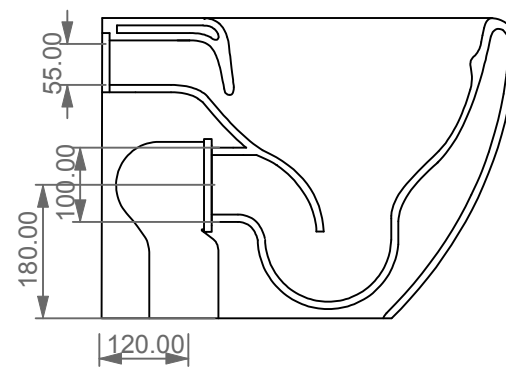

Guida all'installazione dei lavabi d'appoggio centro-piano.

Serie: EASY - ZENITH - LIKE - TOUCH - BOX - TIME - RING - FLUT

Installation guide for free standing countertop washbasins.

Series: EASY - ZENITH - LIKE - TOUCH - BOX - TIME - RING - FLUT

FRONT

LEFT

GSG
CERAMIC DESIGN

Vaso a terra Touch scarico a parete
convertibile a pavimento con curva tecnica
Touch wc back to wall, wall drain suitable
for floor drain with technical elbow

TOP

REAR

SECTION

Con connessione eccentrica per scarico a suolo.
With outlying drainage connector for floor trap.

Designation
Vaso a terra Touch scarico a parete
convertibile a pavimento con curva tecnica
Touch wc back to wall, wall drain suitable
for floor drain with technical elbow

Scale
1:10

cod. TOWC01SC

GSG
CERAMIC DESIGN