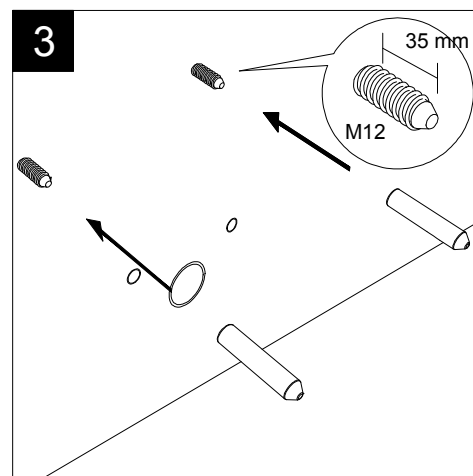

Guida all'installazione dei bidet sospesi con kit di fissaggio dal basso (cod. ACS40)

Serie: LIKE - BRIO - TOUCH - OZ - TIME - FLUT - SPEED

Installation Guide for wall-hung bidets with bottom fixing kit (cod. ACS40)

Series: LIKE - BRIO - TOUCH - OZ - TIME - FLUT - SPEED

1