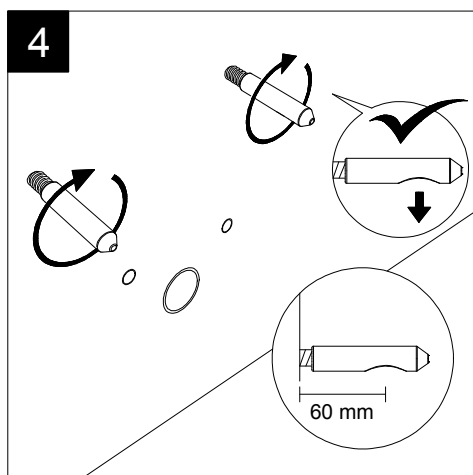

Guida all'installazione dei bidet sospesi con kit di fissaggio dal basso (cod. ACS40)

Serie: LIKE - BRIO - TOUCH - OZ - TIME - FLUT - SPEED

Installation Guide for wall-hung bidets with bottom fixing kit (cod. ACS40)

Series: LIKE - BRIO - TOUCH - OZ - TIME - FLUT - SPEED

1