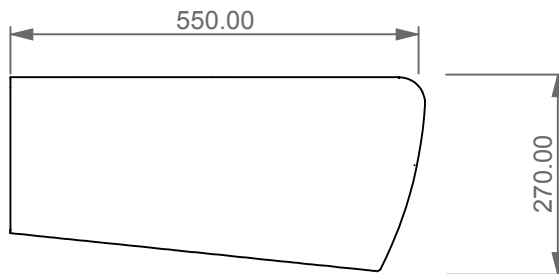

Designation Vaso sospeso Touch senza brida con sistema di scarico Smart Clean Touch wc wall-hung rimless with Smart Clean flushing system	
Scale 1:10	This drawing including the respected data may neither be duplicated nor modified nor altered without the consent of GSG Ceramic Design. The use of the data/technical drawings take place at users own risk and under exclusion of any liability of GSG Ceramic Design. The dimensions are not binding; products are subject to changes. Measurement shown may be subjected to small variations or are indicative.
cod. TOWCSOSC	