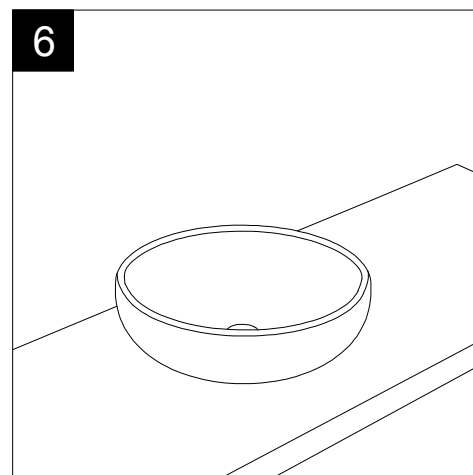

Guida all'installazione dei lavabi d'appoggio centro-piano.

Serie: EASY - ZENITH - LIKE - TOUCH - BOX - TIME - RING - FLUT

Installation guide for free standing countertop washbasins.

Series: EASY - ZENITH - LIKE - TOUCH - BOX - TIME - RING - FLUT