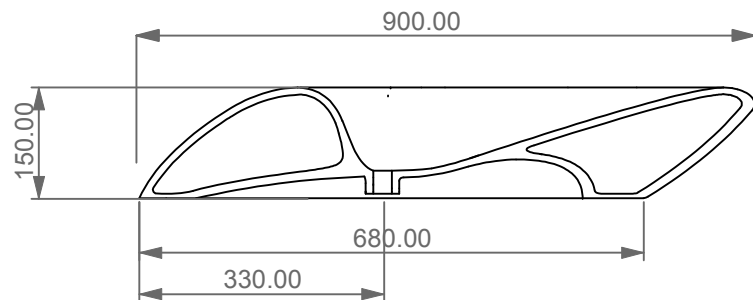

Series: LIKE - BRIO - TOUCH - FLUT - SPEED

②

LEFT

FRONT

GSGI
CERAMIC DESIGN

Lavabo Touch cm 90 senza foro
Touch Washbasin cm 90 no hole

TOP

SECTION

Designation	
Lavabo Touch cm 90 senza foro Touch Washbasin cm 90 no hole	
Scale 1:10	
cod. TOLAV90	<p>This drawing including the respectedata may neither be duplicated nor modified nor altered without the consent of GSG Ceramic Design. The use of the data/technical drawings take place at users own risk and under exclusion of any liability of GSG Ceramic Design. The dimensions are not binding; products are subject to changes. Measurement shown may be subjected to small variations or are indicative.</p>