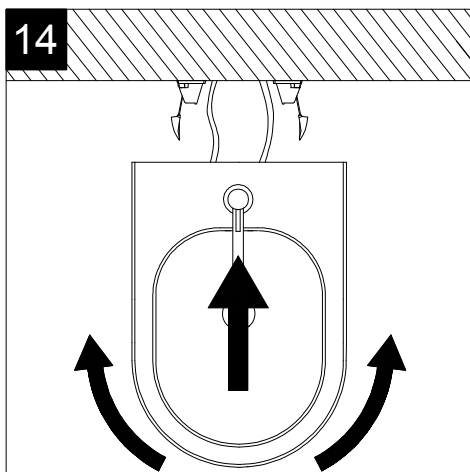

Guida all'istallazione dei bidet a pavimento con kit di fissaggio a parete nascosto (cod. ACS51)

Serie: LIKE - BRIO - TOUCH - FLUT - SPEED

Installation guide for floor standing bidets with wall hidden fixing kit (cod. ACS51)

Series: LIKE - BRIO - TOUCH - FLUT - SPEED

②