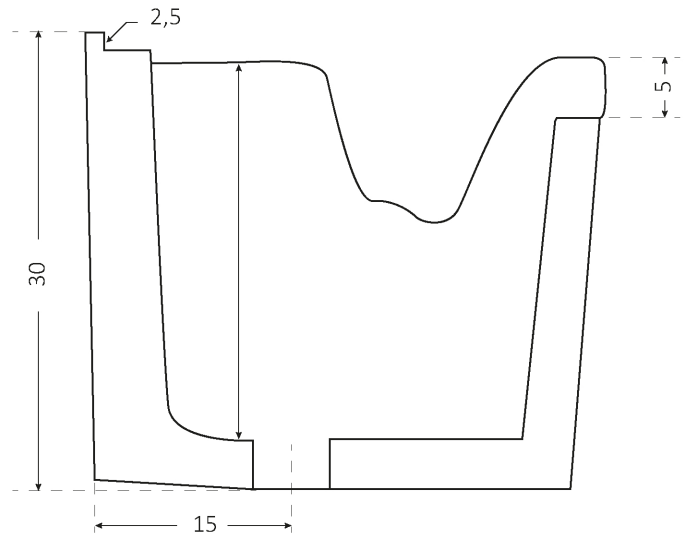

Lavatoio a due ante con vasca in ceramica
Wash-tub with two doors and ceramic basin

J-Bagno.it
Cod. J2002CRJOKER

Dimensioni (cm) vasca

Misure esterne vasca

Misure interne vasca