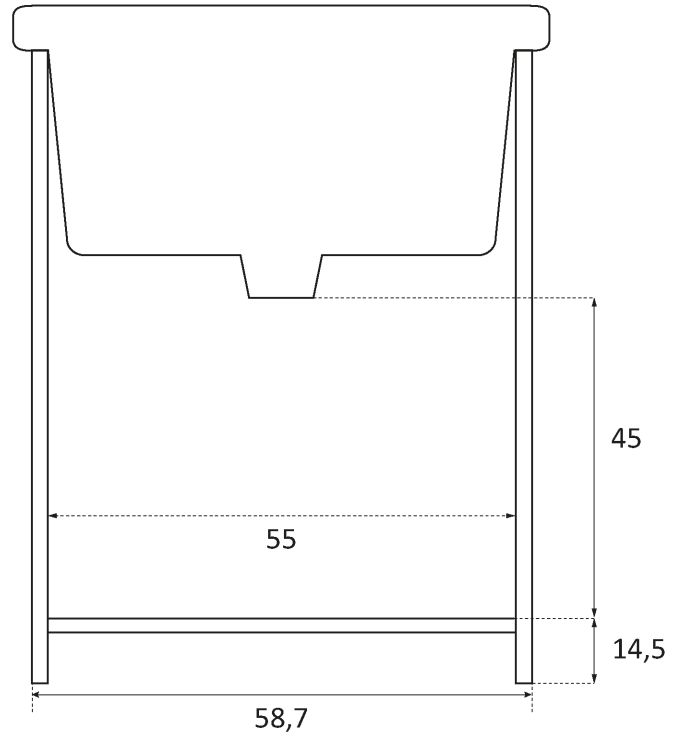

Lavatoio a due ante con vasca in ceramica
Wash-tub with two doors and ceramic basin

J-Bagno.it
Cod. J2002CRJOKER

Dimensioni (cm) vasca

Misure esterne vasca

Misure interne vasca