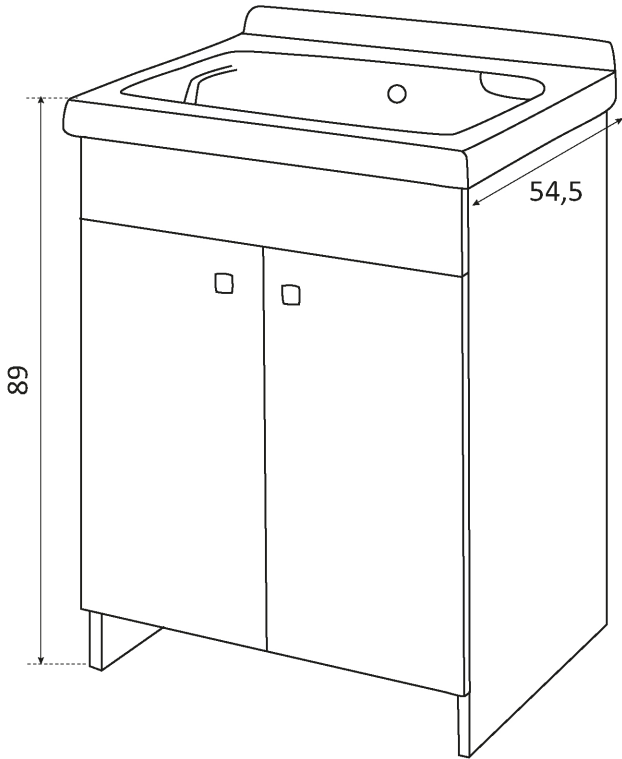

Lavatoio a due ante con vasca in ceramica
Wash-tub with two doors and ceramic basin

J-Bagno.it
Cod. J2002CRJOKER

Dimensioni (cm) vasca

Misure esterne vasca

Misure interne vasca