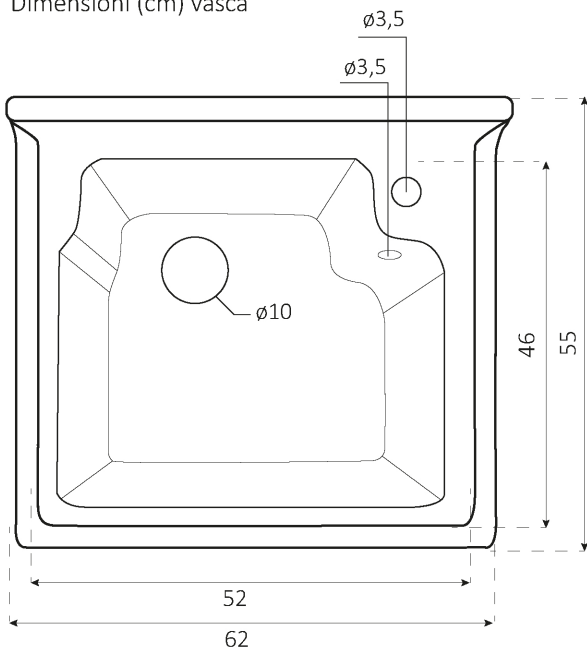

Lavatoio a due ante con vasca in ceramica
Wash-tub with two doors and ceramic basin

J-Bagno.it
Cod. J2002CRJOKER

Dimensioni (cm) vasca

Misure esterne vasca

Misure interne vasca