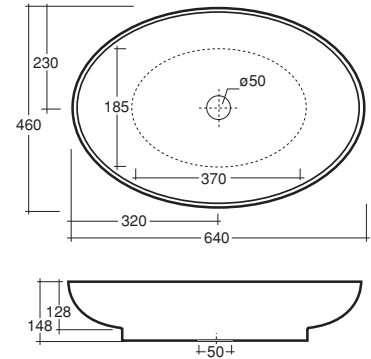

Art. 3114

Lavabo Chelsea 40x40
Chelsea counter top basin 40x40

Art. 3113

Lavabo appoggio Queens cm.64
Queens counter top basin cm.64

Art. 3112

Lavabo appoggio Brooklyn cm.64
Brooklyn counter top basin cm.64

Art. 3108

Lavabo appoggio Greenwich cm.50
Greenwich counter top basin cm.50

Art. 3103

Lavabo appoggio Quadro cm.50x25
Square counter top basin cm.50x25

Art. 3106

Lavabo Quadro semincasso cm.47x47
Square semi-mounted washbasin cm.47x47

Le misure sono indicative e soggette a variazioni. The measures are indicative and subject to variations.

Art. 3118

Lavabo Oxford 54,5x45 cm. appoggio Oxford counter top basin 54,5x45 cm.

Art. 3116

Lavabo Major 60x40 bacino ovale Major counter top basin 60x40

Art. 3128

Lavabo Charme 100x45 cm. appoggio / sospeso / struttura
Charme basin counter top / suspended / on frame 100x45 cm.

Art. 3129

Lavabo Charme 120x45 cm.
appoggio / sospeso / struttura
Charme basin counter top /
suspended / on frame 120x45 cm.