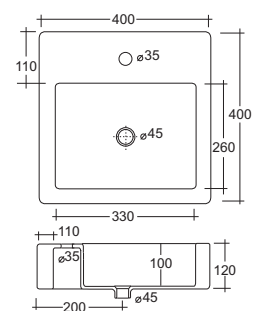

Art. 3108

Lavabo appoggio Greenwich cm.50
Greenwich counter top basin cm.50

Art. 3103

Lavabo appoggio Quadro cm.50x25
Square counter top basin cm.50x25

Art. 3106

Lavabo Quadro semincasso cm.47x47
Square semi-mounted washbasin cm.47x47

Art. 3101

Lavabo appoggio Quadro cm.40x30
Square counter top basin cm.40x30

Art. 3105

Lavabo appoggio Quadro cm.47x47
Square counter top basin cm.47x47

Art. 3102

Lavabo appoggio Quadro cm.40x40
Square counter top basin cm.40x40

Le misure sono indicative e soggette a variazioni. The measures are indicative and subject to variations.

Art. 3118

Lavabo Oxford 54,5x45 cm. appoggio Oxford counter top basin 54,5x45 cm.

Art. 3116

Lavabo Major 60x40 bacino ovale Major counter top basin 60x40

Art. 3128

Lavabo Charme 100x45 cm. appoggio / sospeso / struttura
Charme basin counter top / suspended / on frame 100x45 cm.

Art. 3129

Lavabo Charme 120x45 cm.
appoggio / sospeso / struttura
Charme basin counter top /
suspended / on frame 120x45 cm.