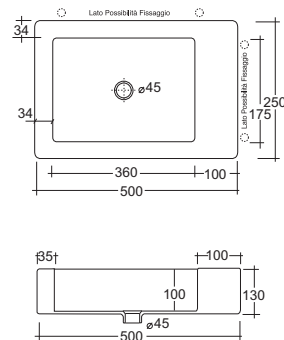

Art. 3114

Lavabo Chelsea 40x40
Chelsea counter top basin 40x40

Art. 3113

Lavabo appoggio Queens cm.64
Queens counter top basin cm.64

Art. 3112

Lavabo appoggio Brooklyn cm.64
Brooklyn counter top basin cm.64

Art. 3108

Lavabo appoggio Greenwich cm.50
Greenwich counter top basin cm.50

Art. 3103

Lavabo appoggio Quadro cm.50x25
Square counter top basin cm.50x25

Art. 3106

Lavabo Quadro semincasso cm.47x47
Square semi-mounted washbasin cm.47x47

Le misure sono indicative e soggette a variazioni. The measures are indicative and subject to variations.

Art. 3118

Lavabo Oxford 54,5x45 cm. appoggio Oxford counter top basin 54,5x45 cm.

Art. 3116

Lavabo Major 60x40 bacino ovale Major counter top basin 60x40

Art. 3128

Lavabo Charme 100x45 cm. appoggio / sospeso / struttura
Charme basin counter top / suspended / on frame 100x45 cm.

Art. 3129

Lavabo Charme 120x45 cm.
appoggio / sospeso / struttura
Charme basin counter top /
suspended / on frame 120x45 cm.