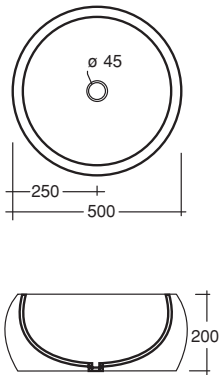

Art. 3114

Lavabo Chelsea 40x40
Chelsea counter top basin 40x40

Art. 3113

Lavabo appoggio Queens cm.64
Queens counter top basin cm.64

Art. 3112

Lavabo appoggio Brooklyn cm.64
Brooklyn counter top basin cm.64

Art. 3108

Lavabo appoggio Greenwich cm.50
Greenwich counter top basin cm.50

Art. 3103

Lavabo appoggio Quadro cm.50x25
Square counter top basin cm.50x25

Art. 3106

Lavabo Quadro semincasso cm.47x47
Square semi-mounted washbasin cm.47x47

Le misure sono indicative e soggette a variazioni. The measures are indicative and subject to variations.

Art. 3118

Lavabo Oxford 54,5x45 cm. appoggio Oxford counter top basin 54,5x45 cm.

Art. 3116

Lavabo Major 60x40 bacino ovale Major counter top basin 60x40

Art. 3128

Lavabo Charme 100x45 cm. appoggio / sospeso / struttura
Charme basin counter top / suspended / on frame 100x45 cm.

Art. 3129

Lavabo Charme 120x45 cm.
appoggio / sospeso / struttura
Charme basin counter top /
suspended / on frame 120x45 cm.