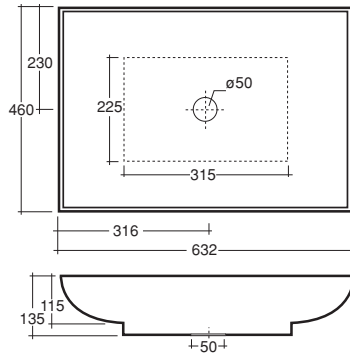

Art. 3114

Lavabo Chelsea 40x40
Chelsea counter top basin 40x40

Art. 3113

Lavabo appoggio Queens cm.64
Queens counter top basin cm.64

Art. 3112

Lavabo appoggio Brooklyn cm.64
Brooklyn counter top basin cm.64

Art. 3108

Lavabo appoggio Greenwich cm.50
Greenwich counter top basin cm.50

Art. 3103

Lavabo appoggio Quadro cm.50x25
Square counter top basin cm.50x25

Art. 3106

Lavabo Quadro semincasso cm.47x47
Square semi-mounted washbasin cm.47x47

Le misure sono indicative e soggette a variazioni. The measures are indicative and subject to variations.

Art. 3118

Lavabo Oxford 54,5x45 cm. appoggio Oxford counter top basin 54,5x45 cm.

Art. 3116

Lavabo Major 60x40 bacino ovale Major counter top basin 60x40

Art. 3128

Lavabo Charme 100x45 cm. appoggio / sospeso / struttura
Charme basin counter top / suspended / on frame 100x45 cm.

Art. 3129

Lavabo Charme 120x45 cm.
appoggio / sospeso / struttura
Charme basin counter top /
suspended / on frame 120x45 cm.