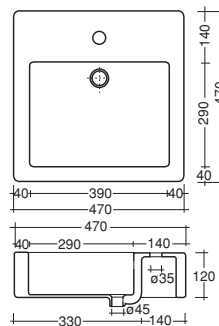

Art. 3108

Lavabo appoggio Greenwich cm.50
Greenwich counter top basin cm.50

Art. 3103

Lavabo appoggio Quadro cm.50x25
Square counter top basin cm.50x25

Art. 3106

Lavabo Quadro semincasso cm.47x47
Square semi-mounted washbasin cm.47x47

Art. 3101

Lavabo appoggio Quadro cm.40x30
Square counter top basin cm.40x30

Art. 3105

Lavabo appoggio Quadro cm.47x47
Square counter top basin cm.47x47

Art. 3102

Lavabo appoggio Quadro cm.40x40
Square counter top basin cm.40x40

Le misure sono indicative e soggette a variazioni. The measures are indicative and subject to variations.

Art. 3118

Lavabo Oxford 54,5x45 cm. appoggio Oxford counter top basin 54,5x45 cm.

Art. 3116

Lavabo Major 60x40 bacino ovale Major counter top basin 60x40

Art. 3128

Lavabo Charme 100x45 cm. appoggio / sospeso / struttura
Charme basin counter top / suspended / on frame 100x45 cm.

Art. 3129

Lavabo Charme 120x45 cm.
appoggio / sospeso / struttura
Charme basin counter top /
suspended / on frame 120x45 cm.