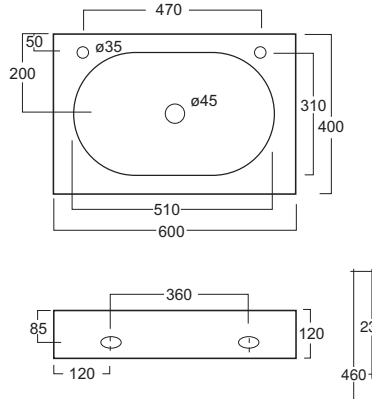

Art. 3108

Lavabo appoggio Greenwich cm.50
Greenwich counter top basin cm.50

Art. 3103

Lavabo appoggio Quadro cm.50x25
Square counter top basin cm.50x25

Art. 3106

Lavabo Quadro semincasso cm.47x47
Square semi-mounted washbasin cm.47x47

Art. 3101

Lavabo appoggio Quadro cm.40x30
Square counter top basin cm.40x30

Art. 3105

Lavabo appoggio Quadro cm.47x47
Square counter top basin cm.47x47

Art. 3102

Lavabo appoggio Quadro cm.40x40
Square counter top basin cm.40x40

Le misure sono indicative e soggette a variazioni. The measures are indicative and subject to variations.

Art. 3118

Lavabo Oxford 54,5x45 cm. appoggio Oxford counter top basin 54,5x45 cm.

Art. 3116

Lavabo Major 60x40 bacino ovale Major counter top basin 60x40

Art. 3128

Lavabo Charme 100x45 cm. appoggio / sospeso / struttura
Charme basin counter top / suspended / on frame 100x45 cm.

Art. 3129

Lavabo Charme 120x45 cm.
appoggio / sospeso / struttura
Charme basin counter top /
suspended / on frame 120x45 cm.