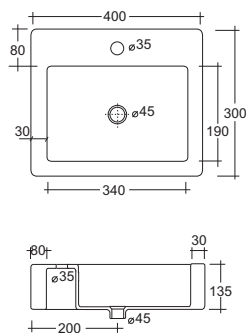

Art. 3108

Lavabo appoggio Greenwich cm.50
Greenwich counter top basin cm.50

Art. 3103

Lavabo appoggio Quadro cm.50x25
Square counter top basin cm.50x25

Art. 3106

Lavabo Quadro semincasso cm.47x47
Square semi-mounted washbasin cm.47x47

Art. 3101

Lavabo appoggio Quadro cm.40x30
Square counter top basin cm.40x30

Art. 3105

Lavabo appoggio Quadro cm.47x47
Square counter top basin cm.47x47

Art. 3102

Lavabo appoggio Quadro cm.40x40
Square counter top basin cm.40x40

Le misure sono indicative e soggette a variazioni. The measures are indicative and subject to variations.

Art. 3118

Lavabo Oxford 54,5x45 cm. appoggio Oxford counter top basin 54,5x45 cm.

Art. 3116

Lavabo Major 60x40 bacino ovale Major counter top basin 60x40

Art. 3128

Lavabo Charme 100x45 cm. appoggio / sospeso / struttura
Charme basin counter top / suspended / on frame 100x45 cm.

Art. 3129

Lavabo Charme 120x45 cm.
appoggio / sospeso / struttura
Charme basin counter top /
suspended / on frame 120x45 cm.