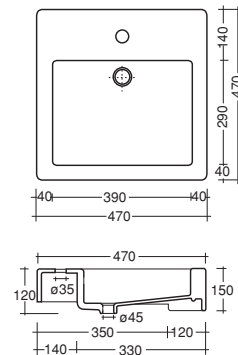

Art. 3114

Lavabo Chelsea 40x40
Chelsea counter top basin 40x40

Art. 3113

Lavabo appoggio Queens cm.64
Queens counter top basin cm.64

Art. 3112

Lavabo appoggio Brooklyn cm.64
Brooklyn counter top basin cm.64

Art. 3108

Lavabo appoggio Greenwich cm.50
Greenwich counter top basin cm.50

Art. 3103

Lavabo appoggio Quadro cm.50x25
Square counter top basin cm.50x25

Art. 3106

Lavabo Quadro semincasso cm.47x47
Square semi-mounted washbasin cm.47x47

Le misure sono indicative e soggette a variazioni. The measures are indicative and subject to variations.

Art. 3118

Lavabo Oxford 54,5x45 cm. appoggio Oxford counter top basin 54,5x45 cm.

Art. 3116

Lavabo Major 60x40 bacino ovale Major counter top basin 60x40

Art. 3128

Lavabo Charme 100x45 cm. appoggio / sospeso / struttura
Charme basin counter top / suspended / on frame 100x45 cm.

Art. 3129

Lavabo Charme 120x45 cm.
appoggio / sospeso / struttura
Charme basin counter top /
suspended / on frame 120x45 cm.