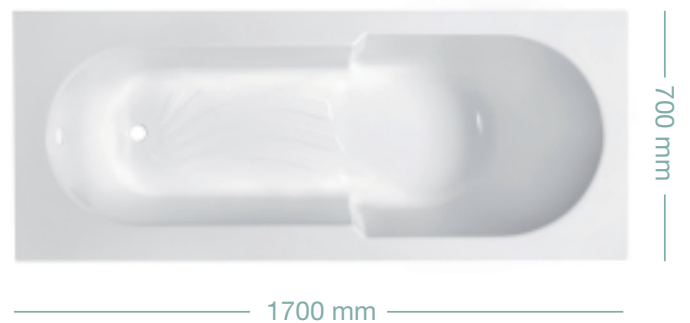

OPERA

1700x700x h 550 mm (160 lt)

GUSCIO E PANNELLO: ACRILICO

SHELL AND SKIRT: ACRYLIC

Finiture gusci e pannelli / Shell and skirt finishes

FINITURE VELVET / VELVET FINISHES

SISTEMI IDROMASSAGGIO / WHIRLPOOL SYSTEMS (pag. 212)

IDRO+

WHIRLPOOL + CROMOTERAPIA
WHIRLPOOL + CHROMOTHERAPY
Whirlpool jets: n. 6

IDRO-TECNO

WHIRLPOOL + AIRPOOL +
CROMOTERAPIA + DISINFEZIONE
WHIRLPOOL + AIRPOOL
CHROMOTHERAPY + DISINFECTION
Whirlpool jets: n. 6
Airpool jets: n. 12

RUBINETTERIA / TAPS (pag. 213)

4 FORI
Four-hole tap set

3 FORI
Three-hole tap set

Colonna di scarico con erogatore
Overflow drain inclusive of fill spout

Getti Airpool
Airpool nozzles

Getto whirlpool in funzione
Whirlpool jet functioning

Colonna di scarico con erogatore
Overflow drain inclusive of fill spout