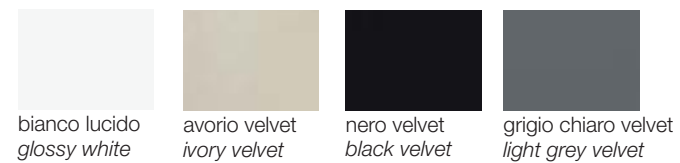

OPERA

1700x700x h 550 mm (160 lt)

GUSCIO E PANNELLO: ACRILICO

SHELL AND SKIRT: ACRYLIC

Finiture gusci e pannelli / Shell and skirt finishes

FINITURE VELVET / VELVET FINISHES

SISTEMI IDROMASSAGGIO / WHIRLPOOL SYSTEMS (pag. 212)